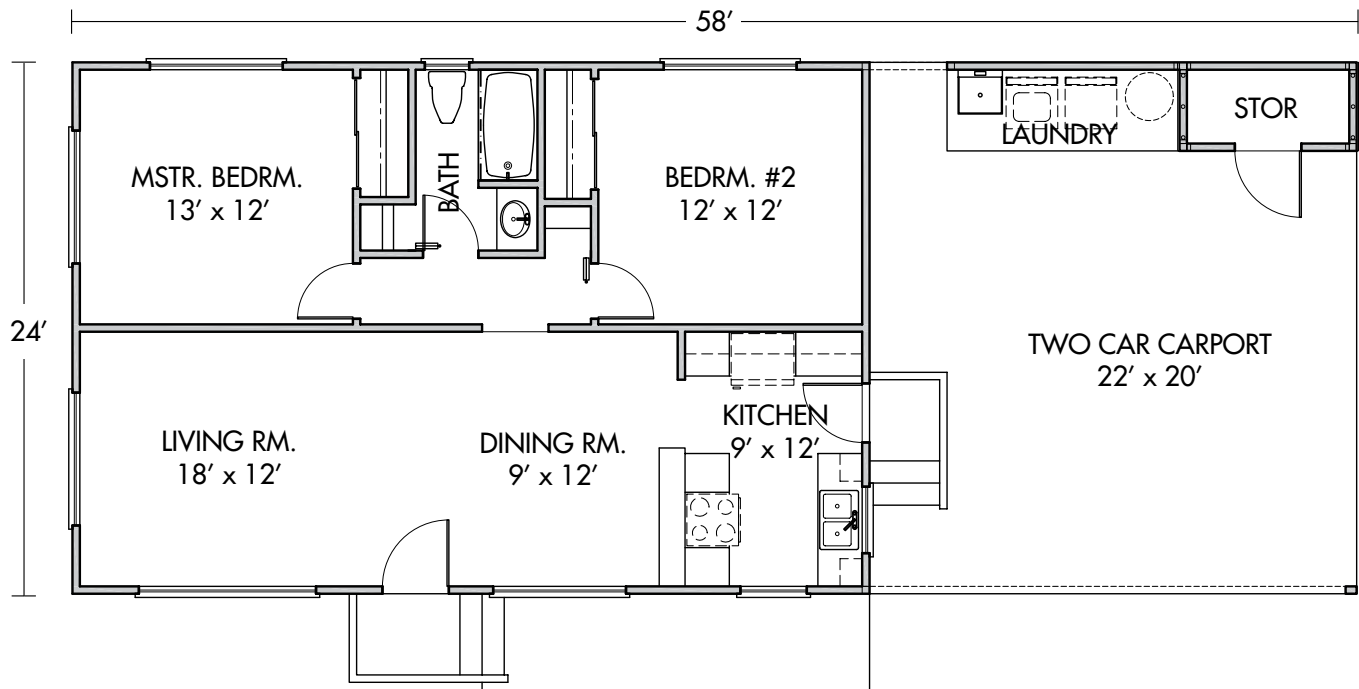

## 2 BEDROOM / 1 BATH

# Auli'i

This inspired little home captures the essence of its Hawaiian name. 'Auli'i means "dainty, cute, just right;" and that's just what this home is. It features a single bathroom between two large bedrooms, a spacious living/dining area and comfortable kitchen. This is one of our most popular designs.

864 SQ. FT. LIVING AREA  
1392 SQ. FT. TOTAL  
2 BEDROOM / 1 BATH  
2 CAR CARPORT