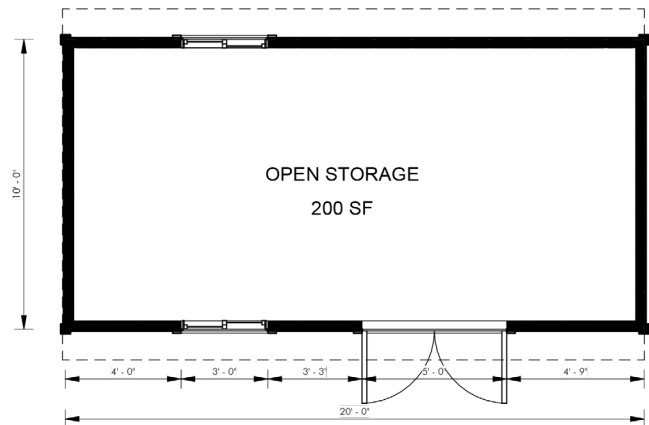

PRE-BUILT HPM SHED

 10' X 20' | 200 SQ. FT. TOTAL | 183 SQ. FT. USABLE SPACE | \$ 11,999

Single-Door Shed

Double-Door Shed

HPM Sheds Include:

- HPM Custom Metal Roofing with a 1' overhang on the front and back
- Engineered LP® SmartSide® Siding
- Vinyl Sliding Windows
- Primed and ready to paint exterior and unfinished interior (with visible studs)
- Six (6) pre-cast concrete blocks