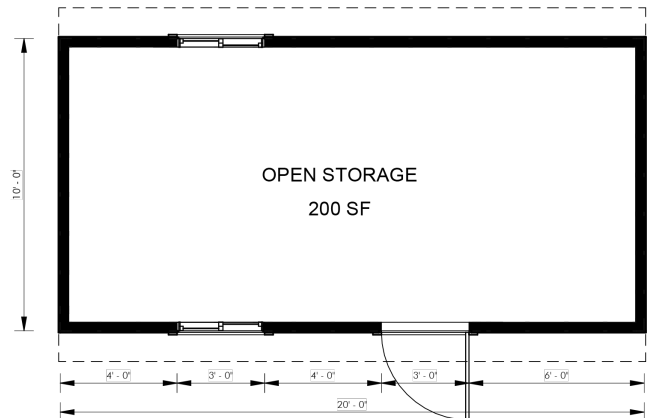

PRE-BUILT HPM SHED

 10' X 20' | 200 SQ. FT. TOTAL | 183 SQ. FT. USABLE SPACE | \$ 11,999

Single-Door Shed

Double-Door Shed

HPM Sheds Include:

- HPM Custom Metal Roofing with a 1' overhang on the front and back
- Engineered LP® SmartSide® Siding
- Vinyl Sliding Windows
- Primed and ready to paint exterior and unfinished interior (with visible studs)
- Six (6) pre-cast concrete blocks