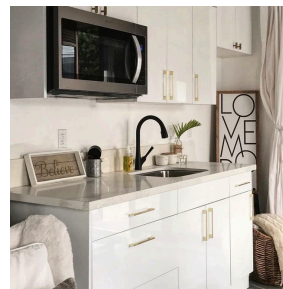

LOCALLY STOCKED (ALL ISLANDS) Available within 3-5 weeks.

Flat Panel Door Style - Frameless

Available Colors

- Dark Wood
- Glossy White
- Rustic Oak
- Walnut

Frameless Door, Glossy White