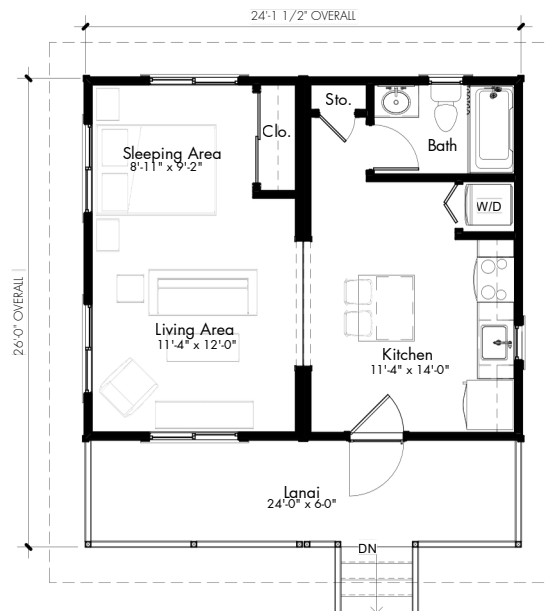

HALE + AKAHAI STUDIO

624 SQ. Ft.

0BR - 1BA

24'X26'

HALE + AKAHAI 1 BEDROOM

720 SQ. Ft.

1BR - 1BA

24'X30'

HALE + AKAHAI 2 BEDROOM

1140 SQ. Ft.

2BR - 1BA

38'X30'