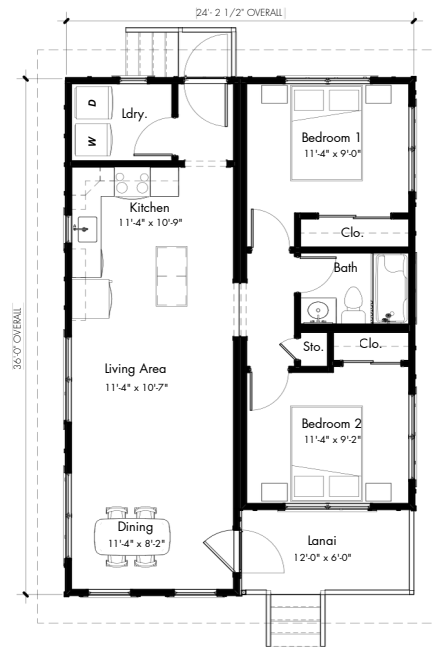

HALE + LOIHI 1 BEDROOM

700 SQ. Ft.

1 BR - 1BA

14'X50'

HALE + LOIHI 2 BEDROOM

864 SQ. Ft.

2 BR - 1BA

24'X36'

HALE + LOIHI 3 BEDROOM

1104 SQ. Ft.

3 BR - 2BA

24'X46'