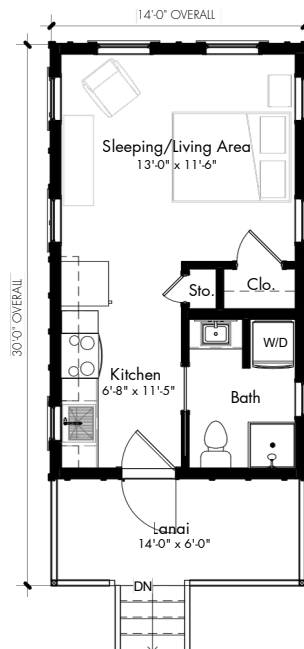

HALE + OHANA STUDIO

420 SQ. Ft.

0 BR - 1BA

14'X30'

HALE + OHANA 1 BEDROOM

576 SQ. Ft.

1 BR - 1BA

24'X24'

HALE + OHANA 2 BEDROOM

720 SQ. Ft.

2 BR - 1BA

24'X30'

HALE + OHANA 3 BEDROOM

864 SQ. Ft.

3 BR - 1BA

24'X36'