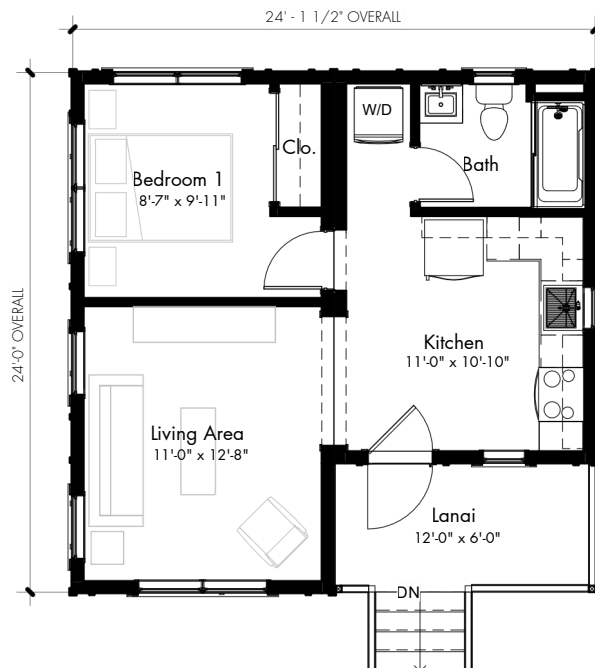

HALE + OHANA STUDIO

420 SQ. Ft.

0 BR - 1BA

14'X30'

HALE + OHANA 1 BEDROOM

576 SQ. Ft.

1 BR - 1BA

24'X24'

HALE + OHANA 2 BEDROOM

720 SQ. Ft.

2 BR - 1BA

24'X30'

HALE + OHANA 3 BEDROOM

864 SQ. Ft.

3 BR - 1BA

24'X36'