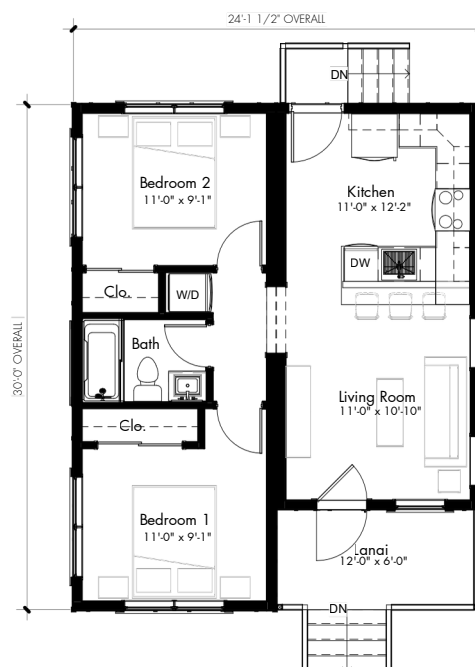

HALE + OHANA STUDIO

420 SQ. Ft.

0 BR - 1BA

14'X30'

HALE + OHANA 1 BEDROOM

576 SQ. Ft.

1 BR - 1BA

24'X24'

HALE + OHANA 2 BEDROOM

720 SQ. Ft.

2 BR - 1BA

24'X30'

HALE + OHANA 3 BEDROOM

864 SQ. Ft.

3 BR - 1BA

24'X36'