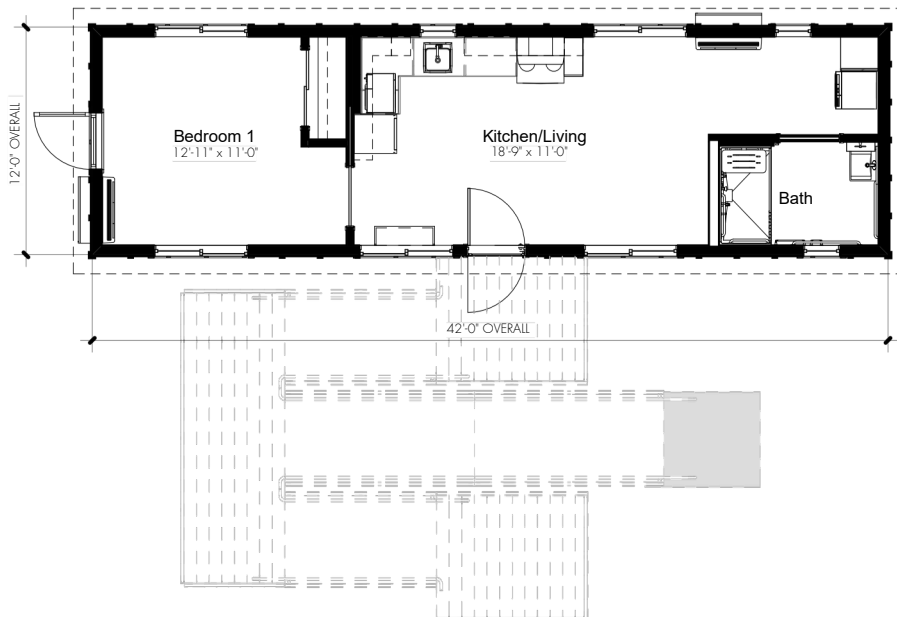

HALE + WIKI 10'X40'

400 SQ. Ft.

1 BR - 1BA

MIRRORED VERSION
AVAILABLE

HALE + WIKI 14'X40'

560 SQ. Ft.

2 BR - 1BA

MIRRORED VERSION
AVAILABLE

HALE + WIKI 12'X42' ADA

504 SQ. Ft.

1 BR - 1BA

MIRRORED VERSION
AVAILABLE

HALE + WIKI 14'X46' ADA

644 SQ. Ft.

2 BR - 1BA

MIRRORED VERSION
AVAILABLE