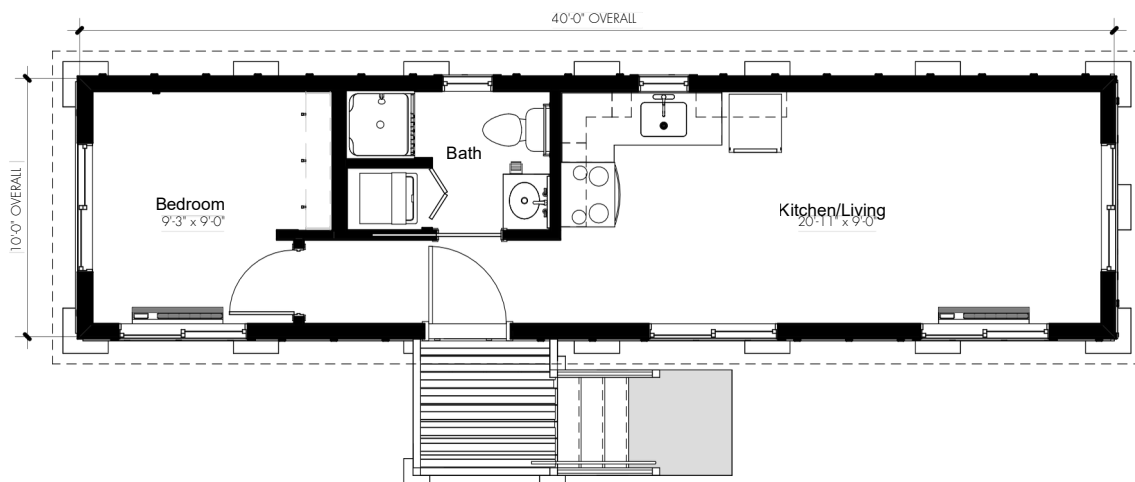

HALE + WIKI 10'X40'

400 SQ. Ft.

1 BR - 1BA

MIRRORED VERSION
AVAILABLE

HALE + WIKI 14'X40'

560 SQ. Ft.

2 BR - 1BA

MIRRORED VERSION
AVAILABLE

HALE + WIKI 12'X42' ADA

504 SQ. Ft.

1 BR - 1BA

MIRRORED VERSION
AVAILABLE

HALE + WIKI 14'X46' ADA

644 SQ. Ft.

2 BR - 1BA

MIRRORED VERSION
AVAILABLE