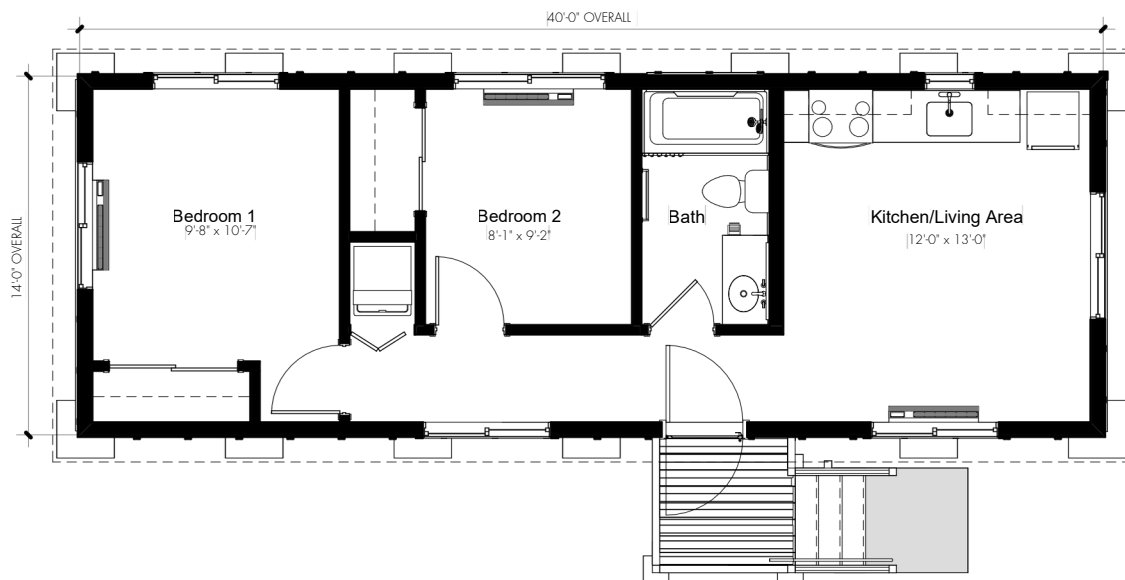

HALE + WIKI 10'X40'

400 SQ. Ft.

1 BR - 1BA

MIRRORED VERSION
AVAILABLE

HALE + WIKI 14'X40'

560 SQ. Ft.

2 BR - 1BA

MIRRORED VERSION
AVAILABLE

HALE + WIKI 12'X42' ADA

504 SQ. Ft.

1 BR - 1BA

MIRRORED VERSION
AVAILABLE

HALE + WIKI 14'X46' ADA

644 SQ. Ft.

2 BR - 1BA

MIRRORED VERSION
AVAILABLE