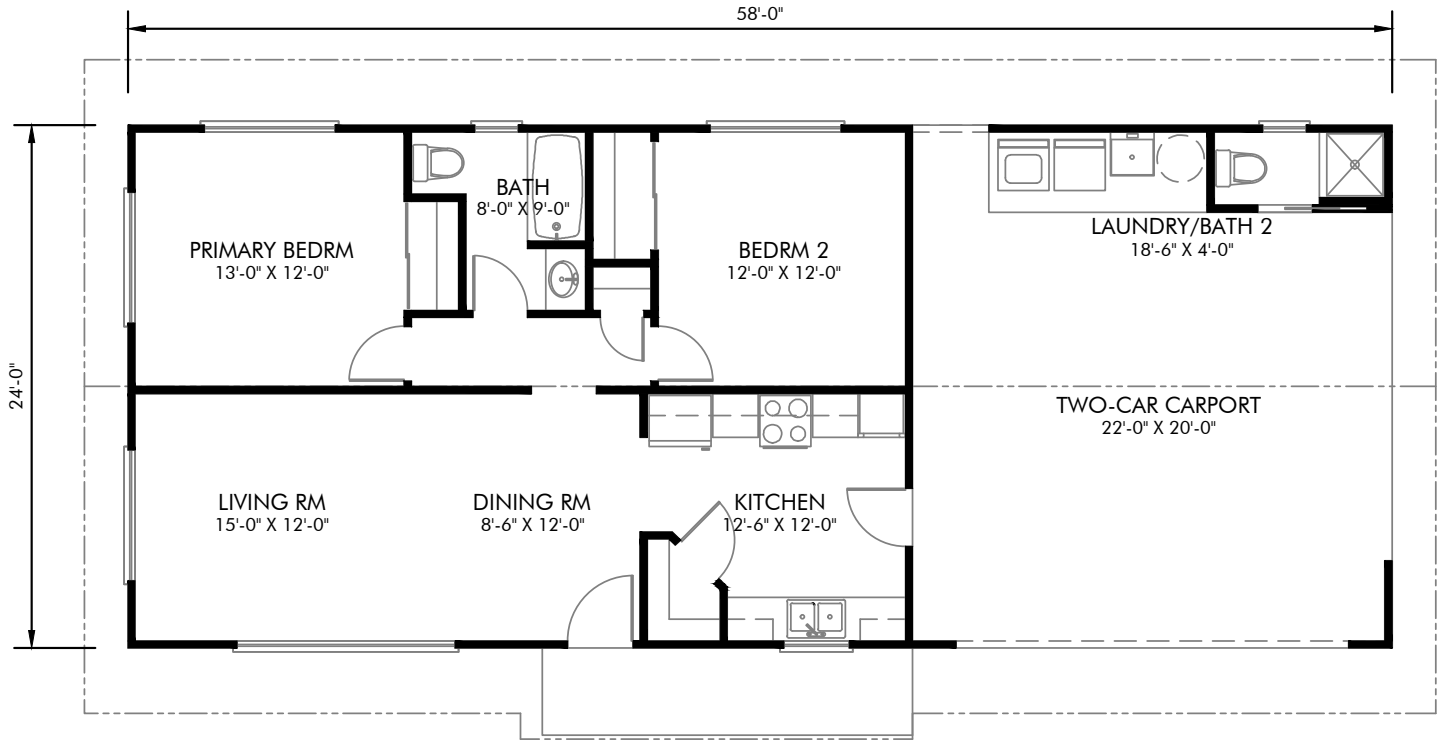

## 'Auli'i

864 SQ. FT. Living Area

1392 SQ. FT. Total

2 Bedroom

2 Bath

Attached Carport

### Design Features

Scan to learn more about the 'Auli'i design features

SEE BACK FOR FLOOR PLANS

Floor Plan

Design Features

Scan to learn more about the 'Auli'i' design features