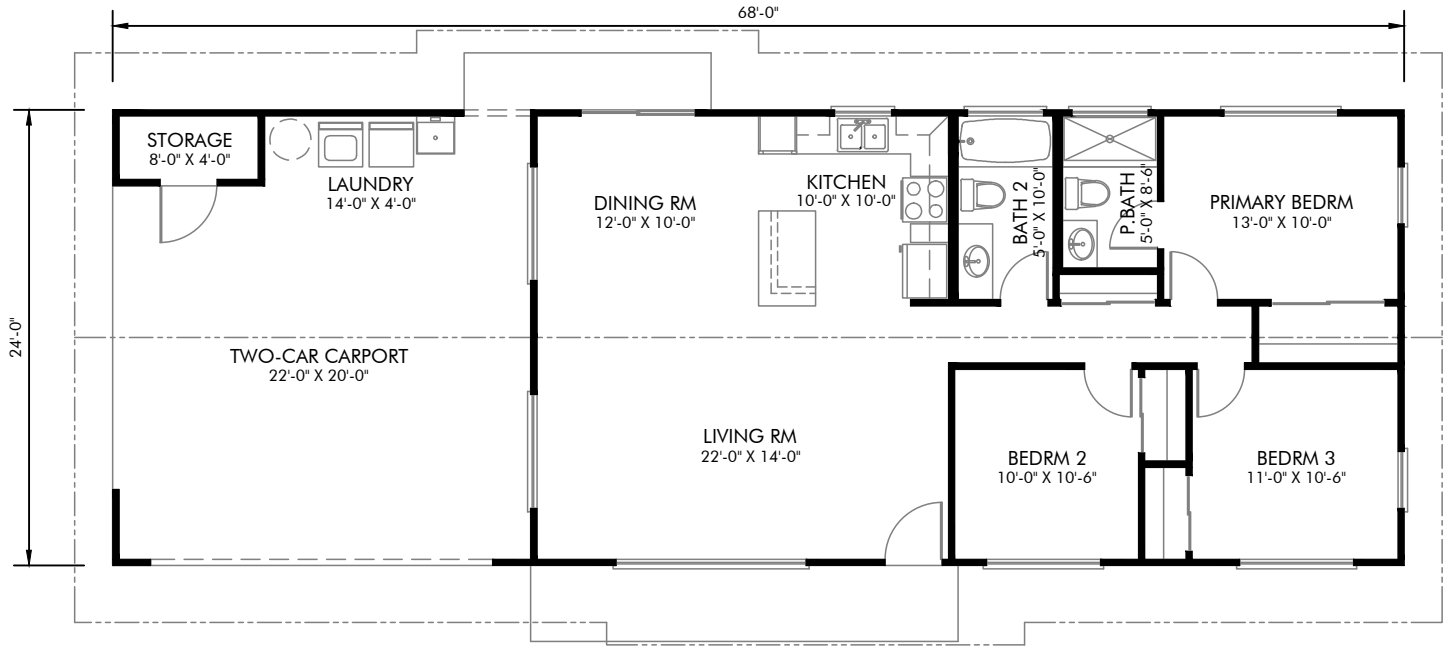

## Huaka

1104 SQ. FT. Living Area

1632 SQ. FT. Total

3 Bedroom

2 Bath

Attached Carport

### Design Features

Scan to learn more about the Huaka design features

SEE BACK FOR FLOOR PLANS

Floor Plan

Design Features

Scan to learn more about the Huaka design features