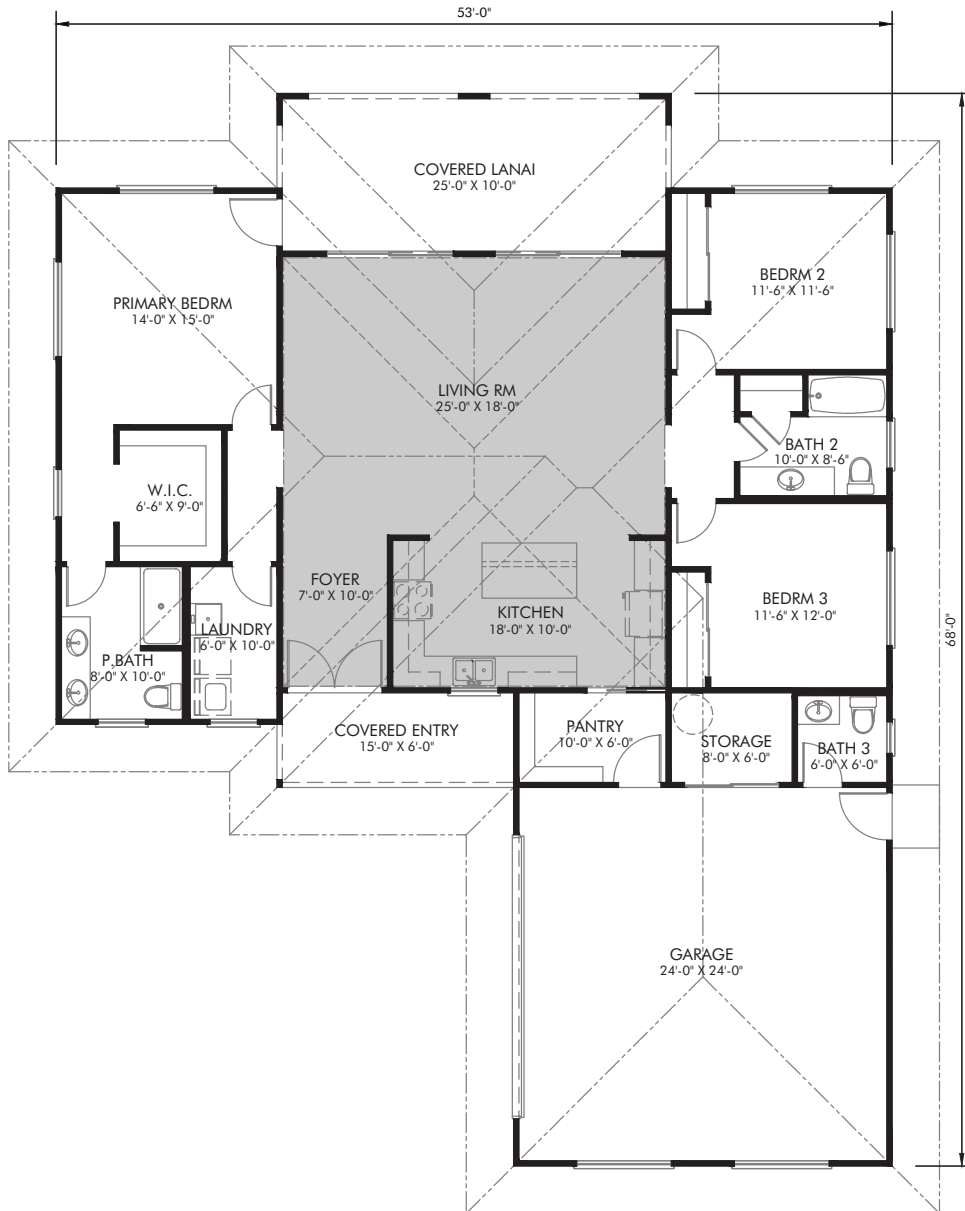

## Kanalani

1688 SQ. FT. Living Area

2684 SQ. FT. Total

3 Bedroom

2.5 Bath

Covered Lanai

Attached 2-car Garage

### Design Features

Scan to learn more about the Kanalani design features

SEE BACK FOR FLOOR PLANS

Floor Plan

Design Features

Scan to learn more about the  
Kanalani design features