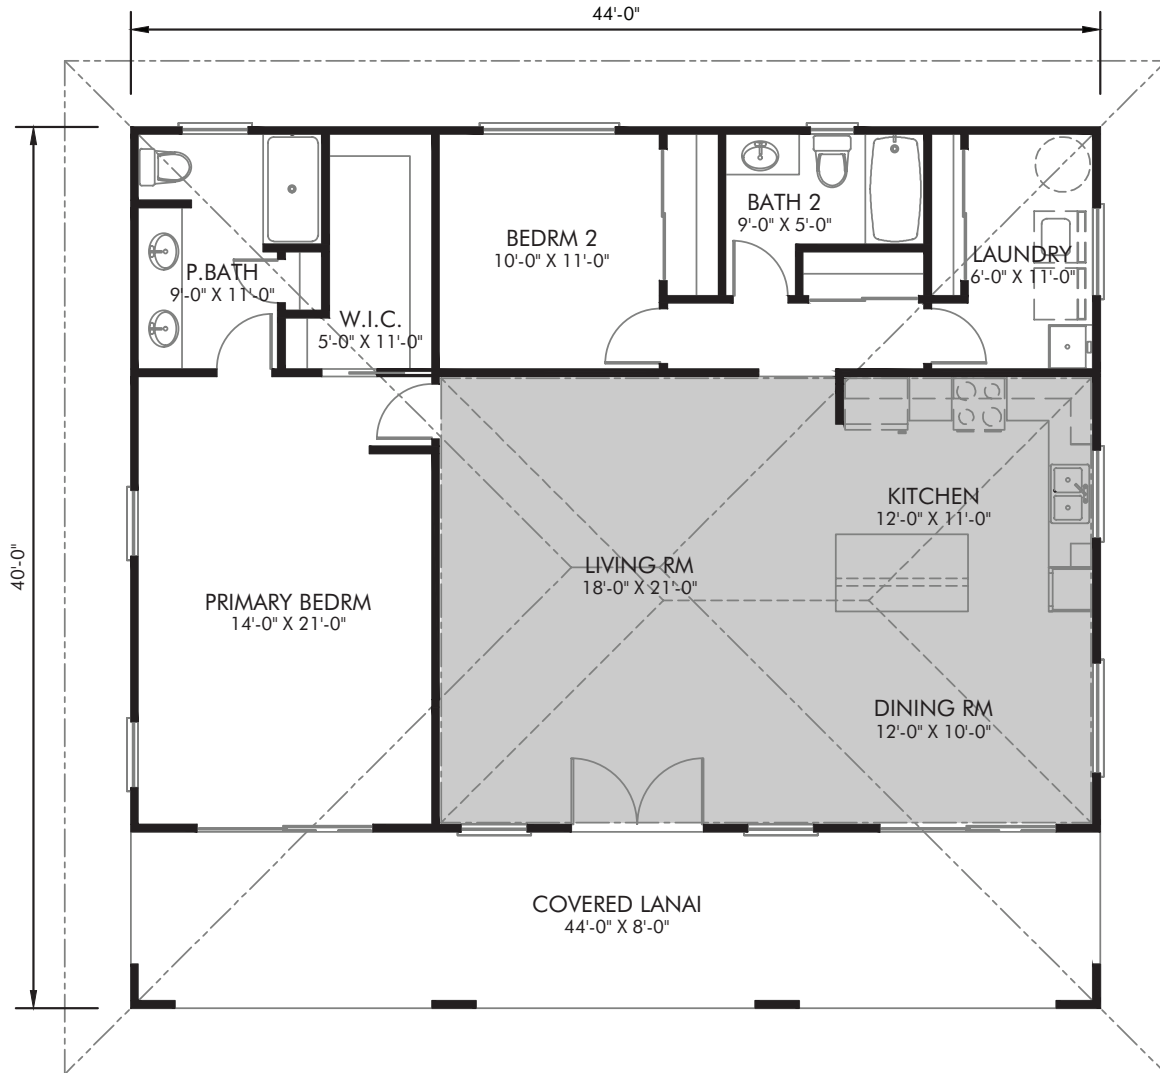

2 Bedroom

Kekaha

1408 SQ. FT. Living Area

1760 SQ. FT. Total

2 Bedroom

2 Bath

Covered Lanai

Design Features

Scan to learn more about the Kekaha design features

SEE BACK FOR FLOOR PLANS

Design Features

Scan to learn more about the Kekaha design features