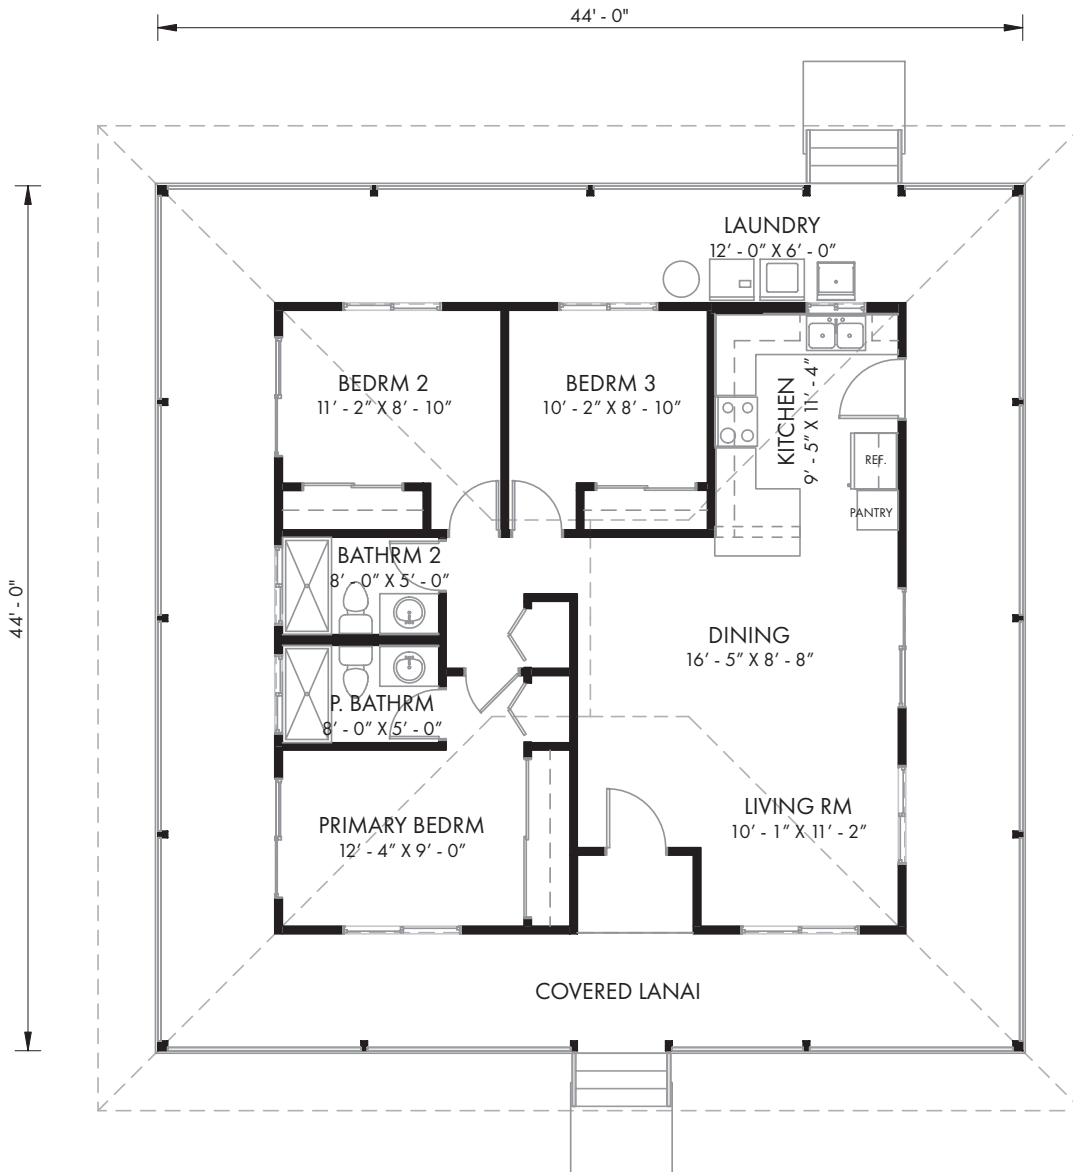

## Kihei

1000 SQ. FT. Living Area

1936 SQ. FT. Total

3 Bedroom

2 Bath

Covered Lanai

### Design Features

Scan to learn more about the Kihei design features

SEE BACK FOR FLOOR PLANS

Floor Plan

Design Features

Scan to learn more about the  
Kihei design features