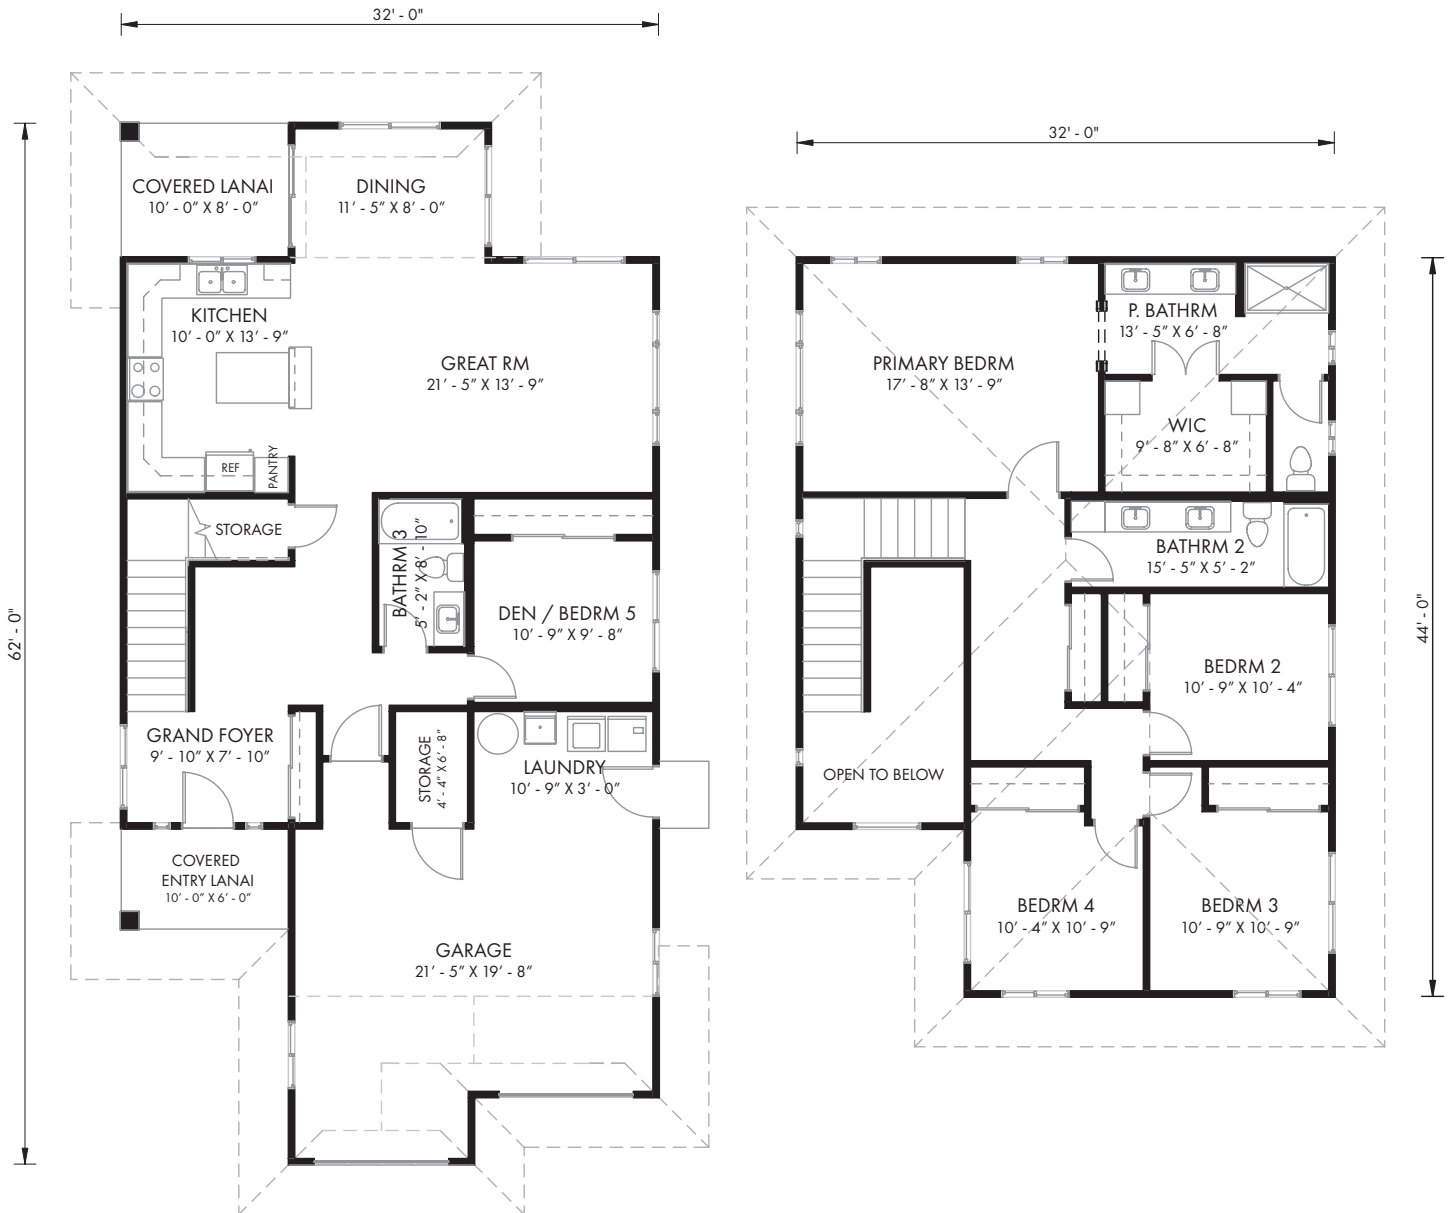

## Po'okela

2365 SQ. FT. Living Area

3028 SQ. FT. Total

5 Bedroom

3 Bath

Covered Lanai

Attached Garage

### Design Features

Scan to learn more about the Po'okela design features

SEE BACK FOR FLOOR PLANS

Floor Plan

Design Features

Scan to learn more about the Po'okela design features