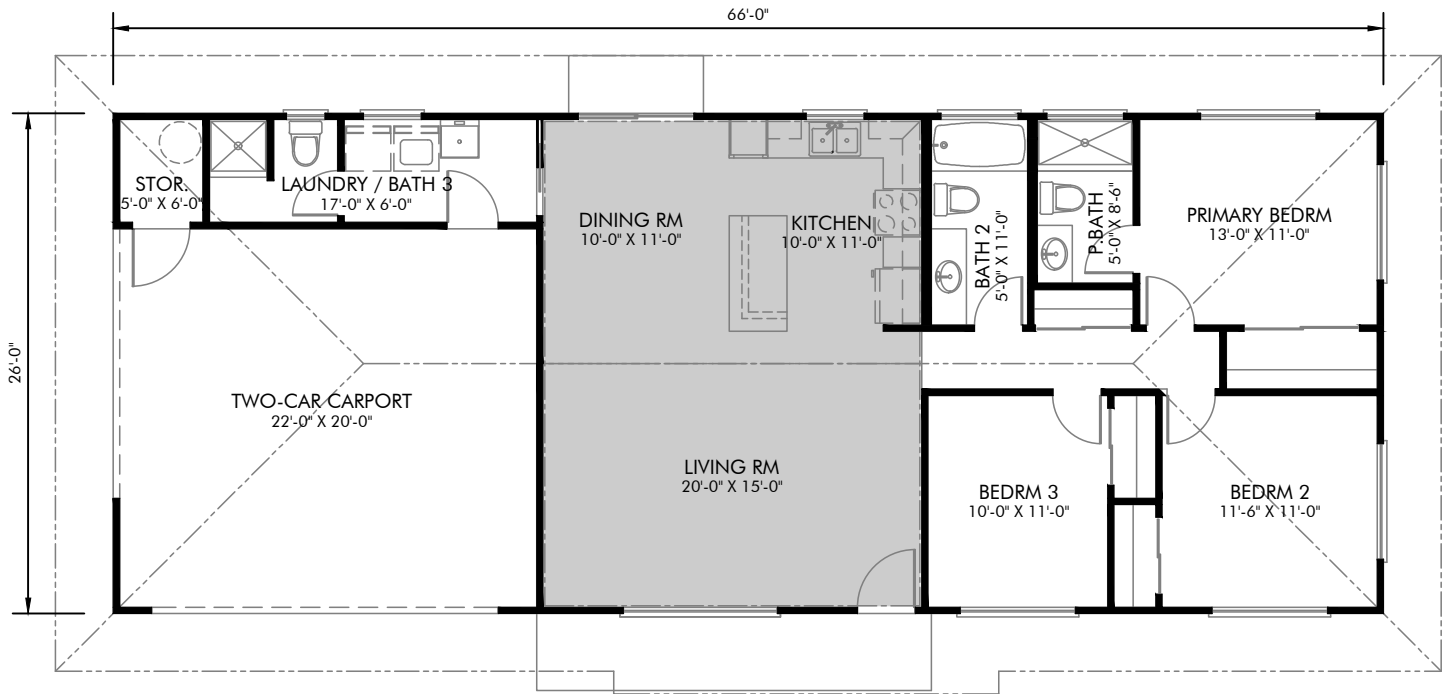

3 Bedroom

Pua Melia

1246 SQ. FT. Living Area

1716 SQ. FT. Total

3 Bedroom

3 Bath

Attached Carport

Vaulted Ceiling

Design Features

Scan to learn more about the Pua Melia design features

SEE BACK FOR FLOOR PLANS

Floor Plan

Pua Melia

Design Features

Scan to learn more about the Pua Melia design features