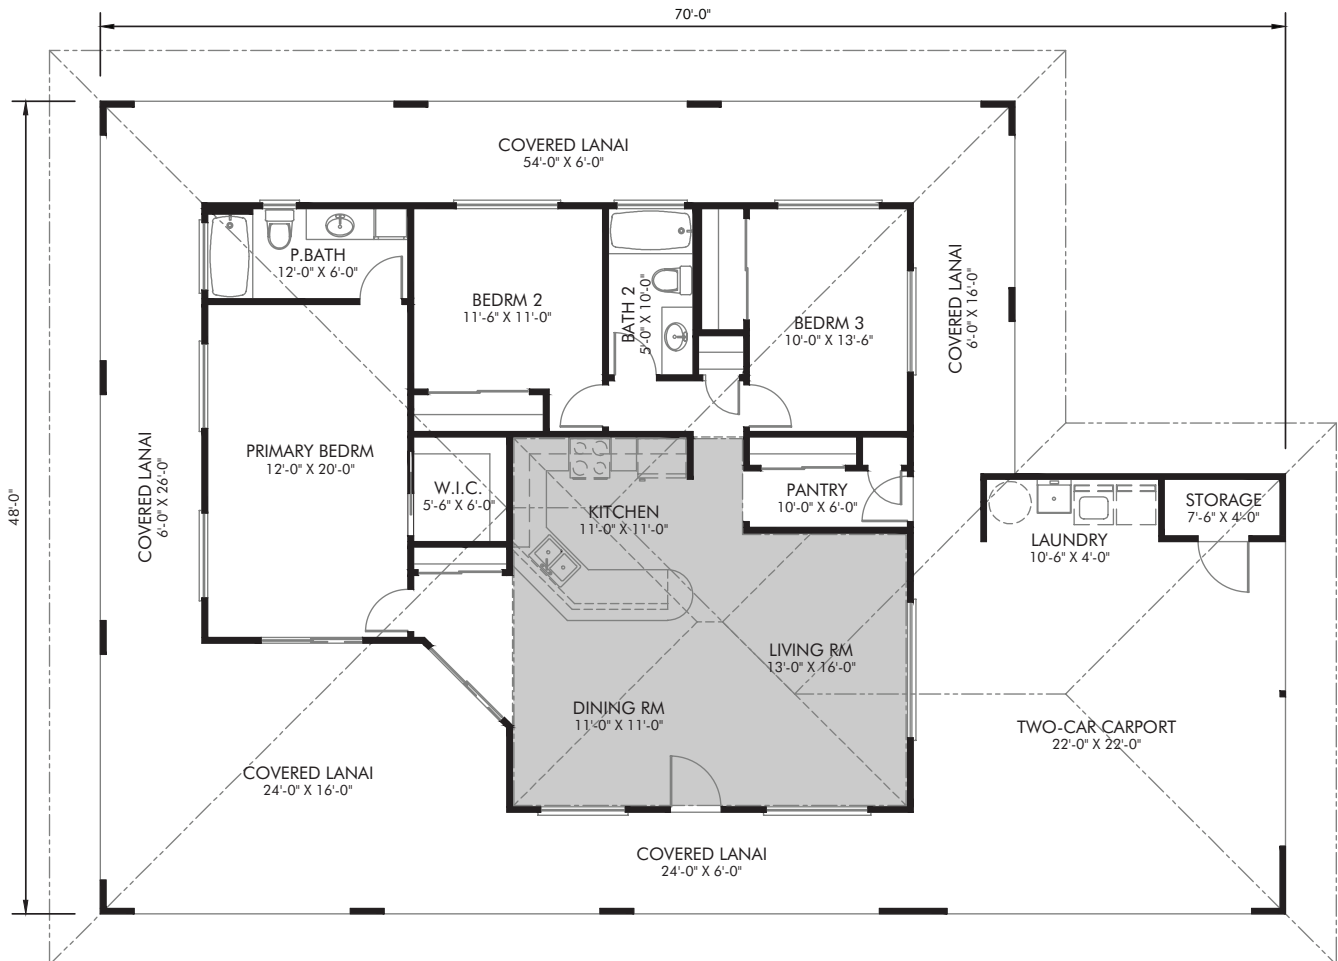

## Honoka'a

1345 SQ. FT. Living Area

3008 SQ. FT. Total

3 Bedroom

2 Bath

Covered Lanai

Vaulted Ceiling

Attached Carport

### Design Features

Scan to learn more about the Honoka'a design features

SEE BACK FOR FLOOR PLANS

Floor Plan

Design Features

Scan to learn more about the Honoka'a design features