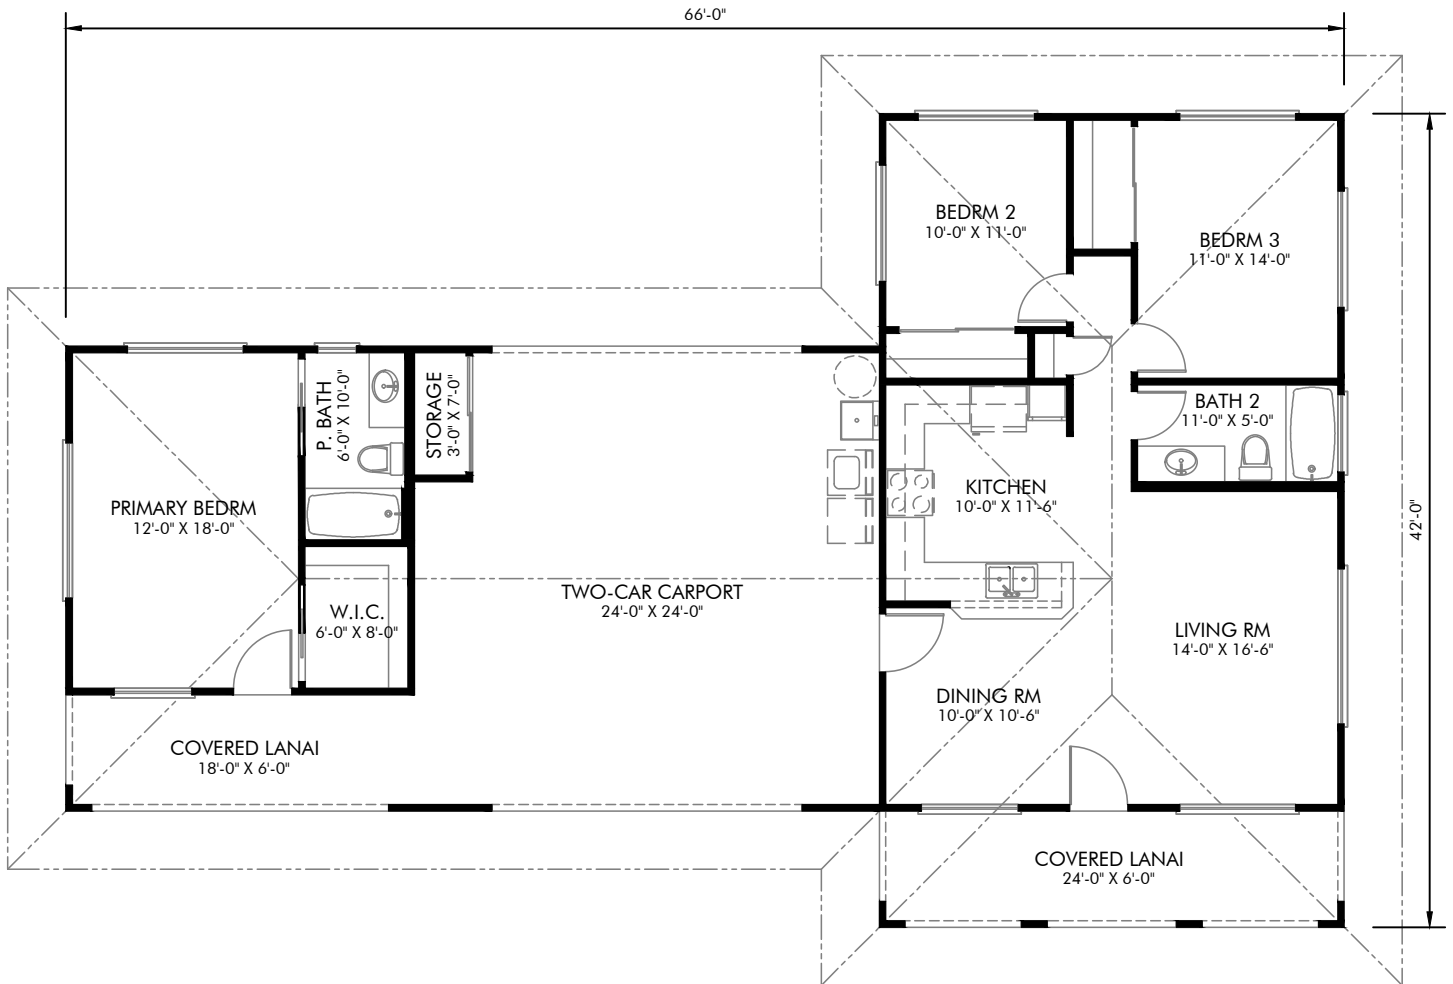

3 Bedroom

Kamole

1188 SQ. FT. Living Area

2016 SQ. FT. Total

3 Bedroom

2 Bath

Attached Carport

Covered Lanai

Design Features

Scan to learn more about the Kamole design features

SEE BACK FOR FLOOR PLANS

Floor Plan

Design Features

Scan to learn more about the Kamole design features