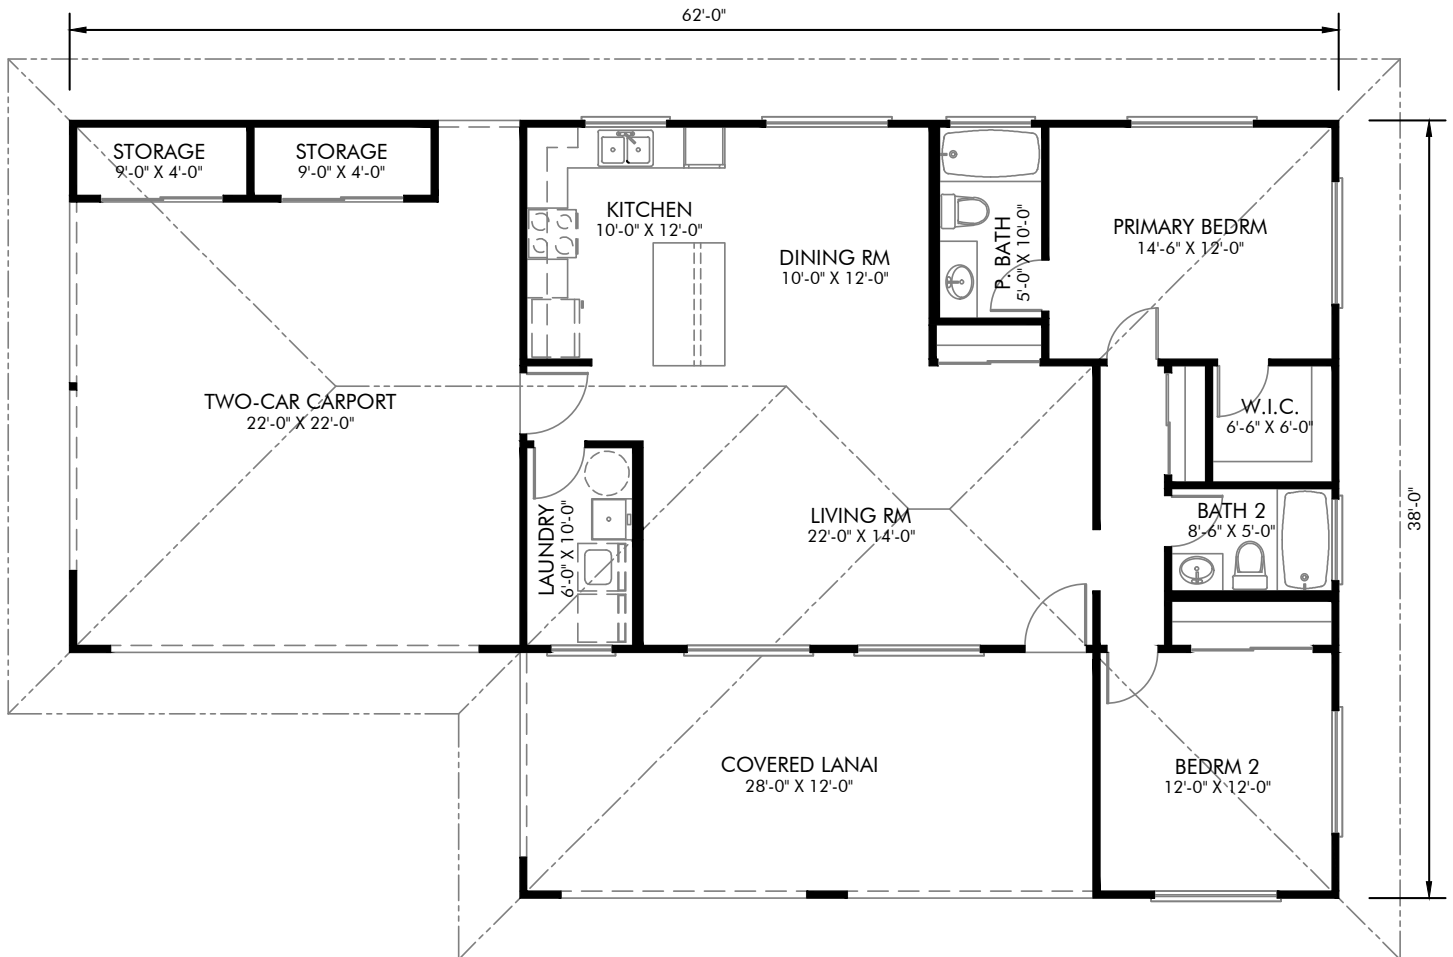

2 Bedroom

Kumukahi

1184 SQ. FT. Living Area

2092 SQ. FT. Total

2 Bedroom

2 Bath

Attached Carport

Covered Lanai

Design Features

Scan to learn more about the Kumukahi design features

SEE BACK FOR FLOOR PLANS

Floor Plan

Kumukahi

Design Features

Scan to learn more about the Kumukahi design features