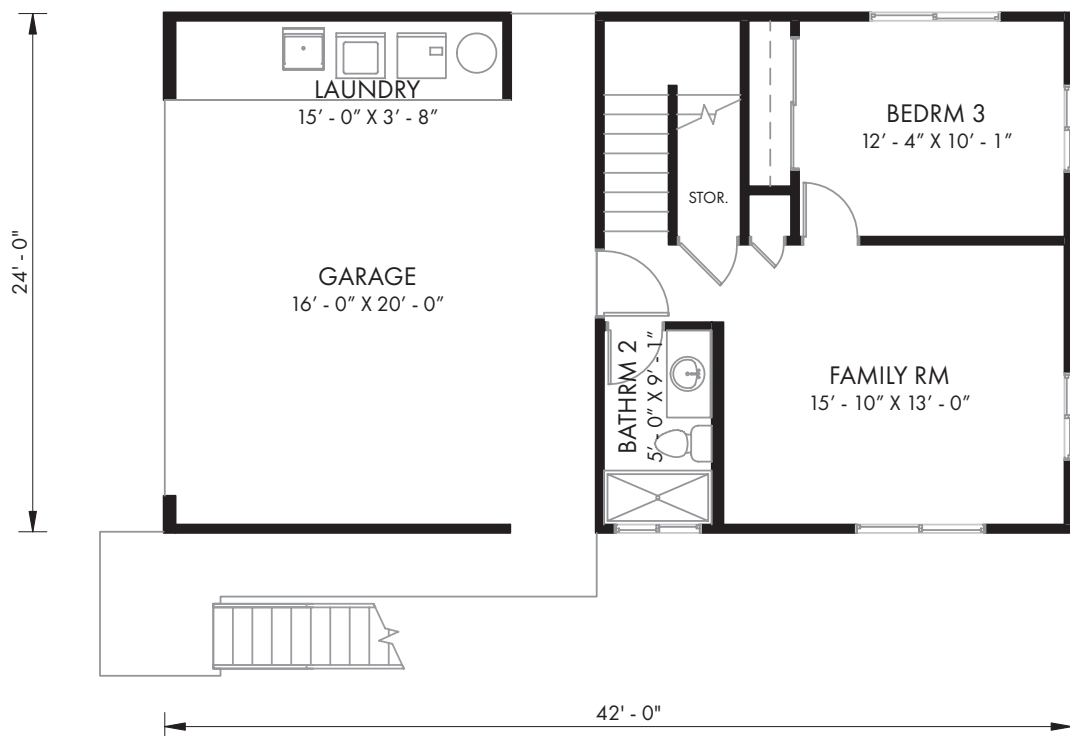

3 Bedroom

Napili

1536 SQ. FT. Living Area

2016 SQ. FT. Total

3 Bedroom

2 Bath

Attached Garage

Design Features

Scan to learn more about the Napili design features

SEE BACK FOR FLOOR PLANS

Floor Plan

Design Features

Scan to learn more about the
Napili design features