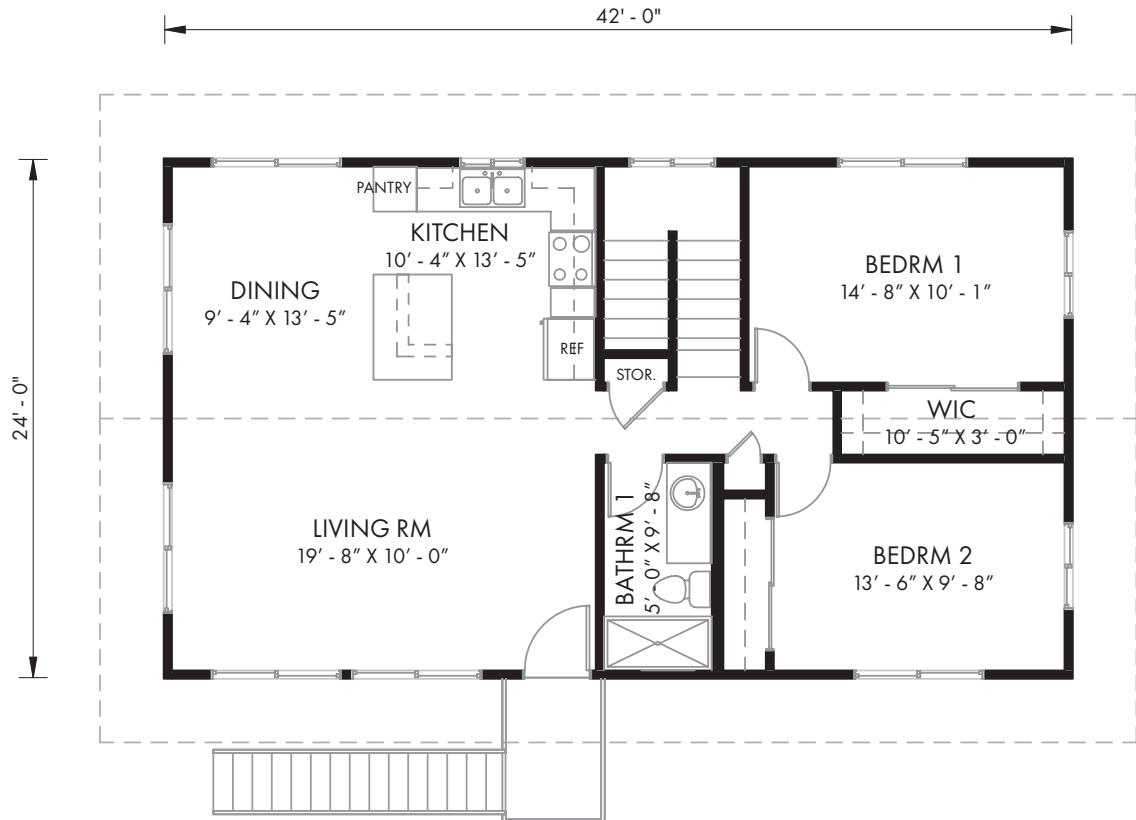

3 Bedroom

Napili

1536 SQ. FT. Living Area

2016 SQ. FT. Total

3 Bedroom

2 Bath

Attached Garage

Design Features

Scan to learn more about the Napili design features

SEE BACK FOR FLOOR PLANS

Floor Plan

Design Features

Scan to learn more about the
Napili design features