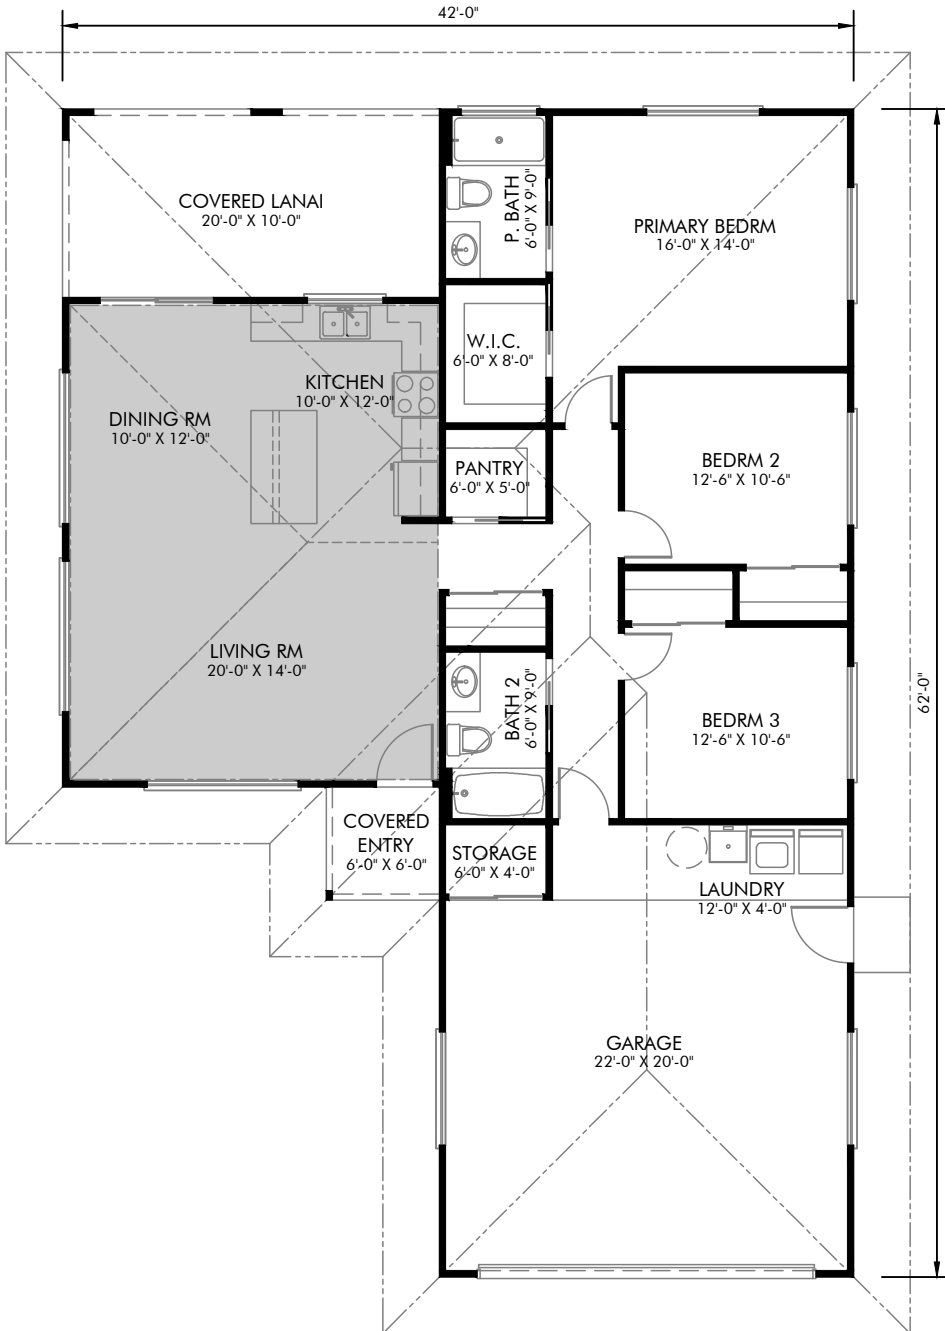

3 Bedroom

Pikake

1356 SQ. FT. Living Area

2120 SQ. FT. Total

3 Bedroom

2 Bath

Covered Lanai

Attached Garage

Design Features

Scan to learn more about the Pikake design features

SEE BACK FOR FLOOR PLANS

Floor Plan

Design Features

Scan to learn more about the
Pikake design features