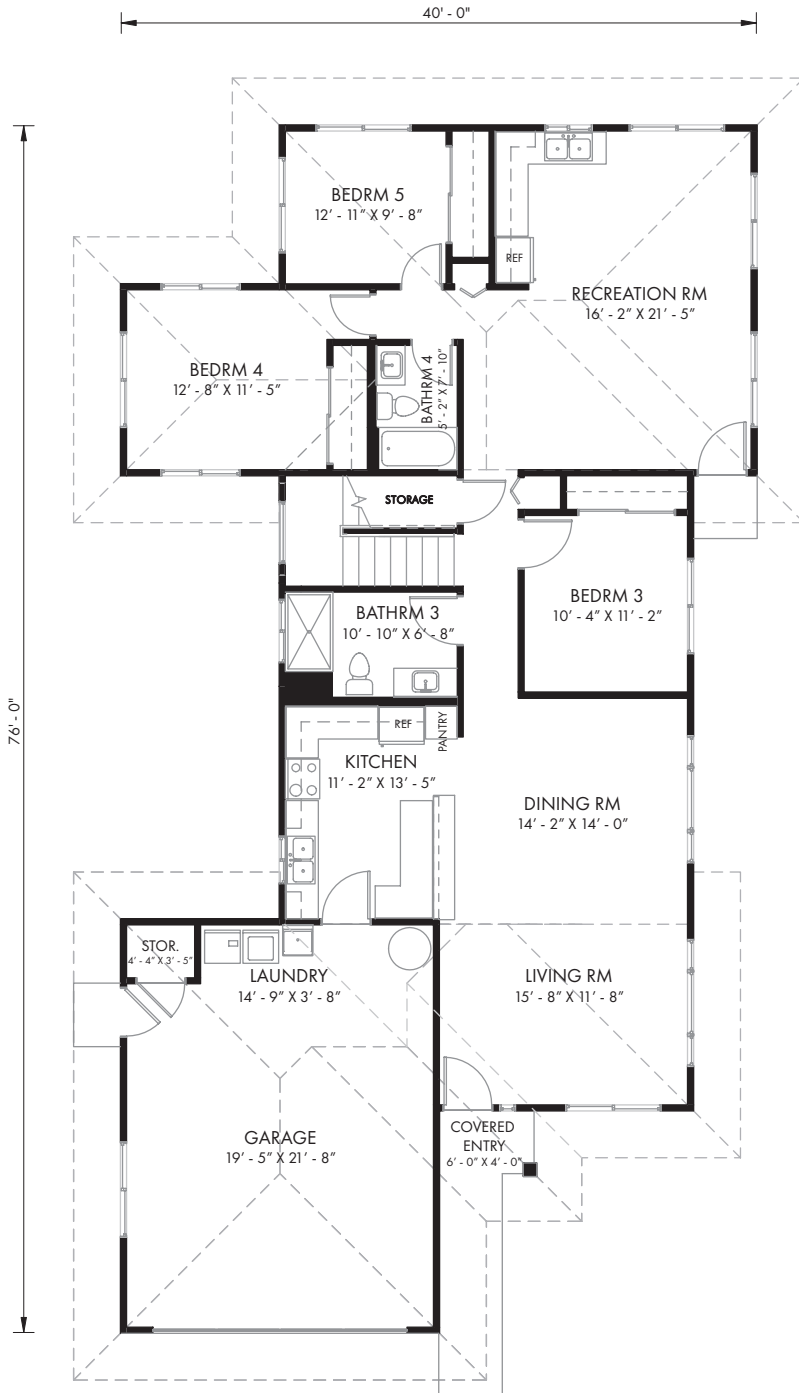

5 Bedroom

Pumehana

2428 SQ. FT. Living Area

2972 SQ. FT. Total

5 Bedroom

4 Bath

Attached Garage

Design Features

Scan to learn more about the Pumehana design features

SEE BACK FOR FLOOR PLANS

Floor Plan

Design Features

Scan to learn more about the
Pumehana design features