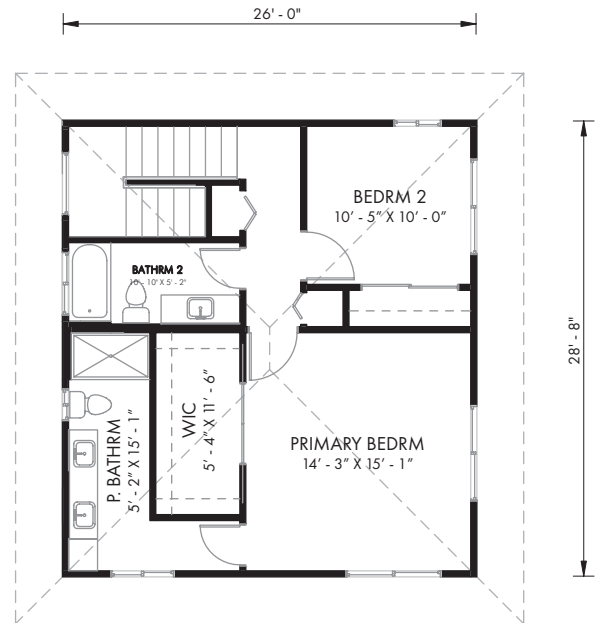

5 Bedroom

Pumehana

2428 SQ. FT. Living Area

2972 SQ. FT. Total

5 Bedroom

4 Bath

Attached Garage

Design Features

Scan to learn more about the Pumehana design features

SEE BACK FOR FLOOR PLANS

Floor Plan

Design Features

Scan to learn more about the
Pumehana design features