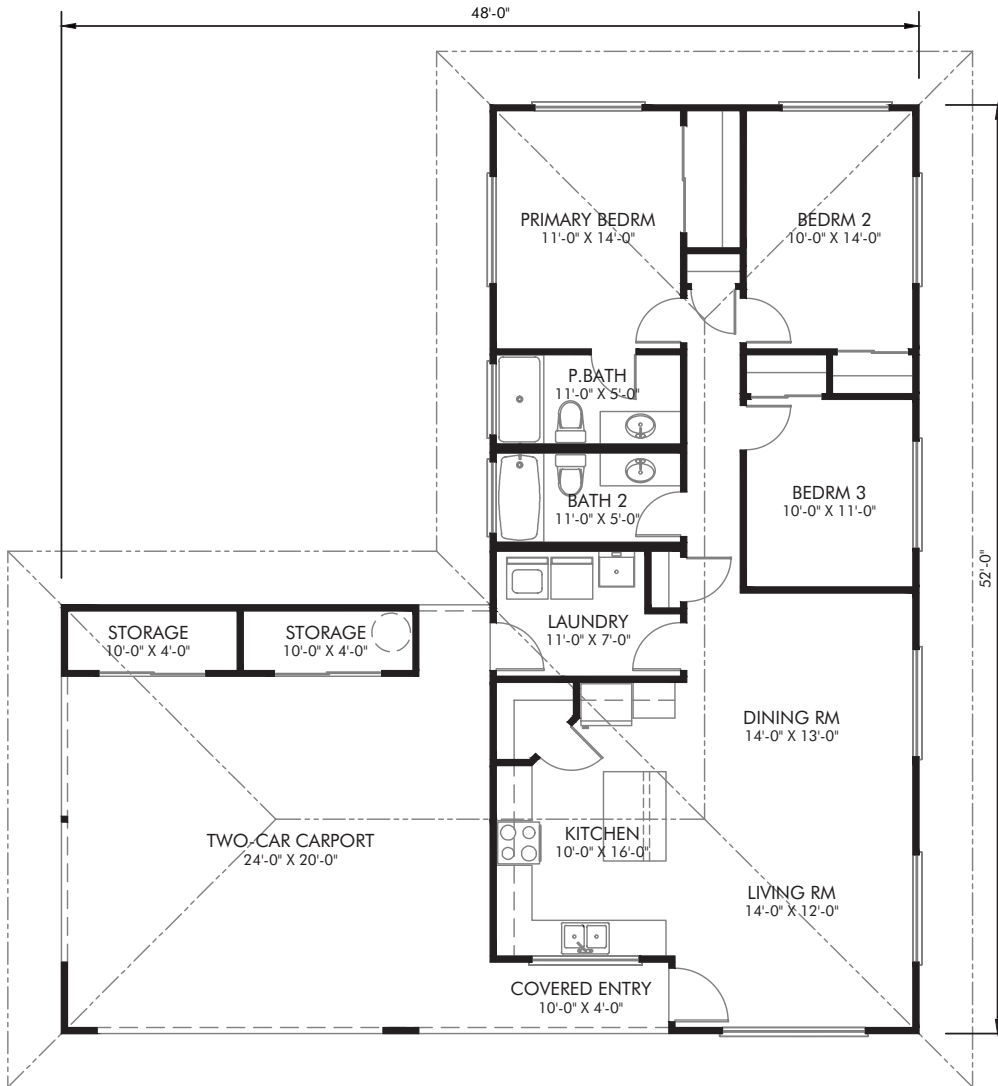

3 Bedroom

Makana

1208 SQ. FT. Living Area

1824 SQ. FT. Total

3 Bedroom

2 Bath

Attached 2-car Carport

Design Features

Scan to learn more about the Makana design features

SEE BACK FOR FLOOR PLANS

Floor Plan

Design Features

Scan to learn more about the Makana design features