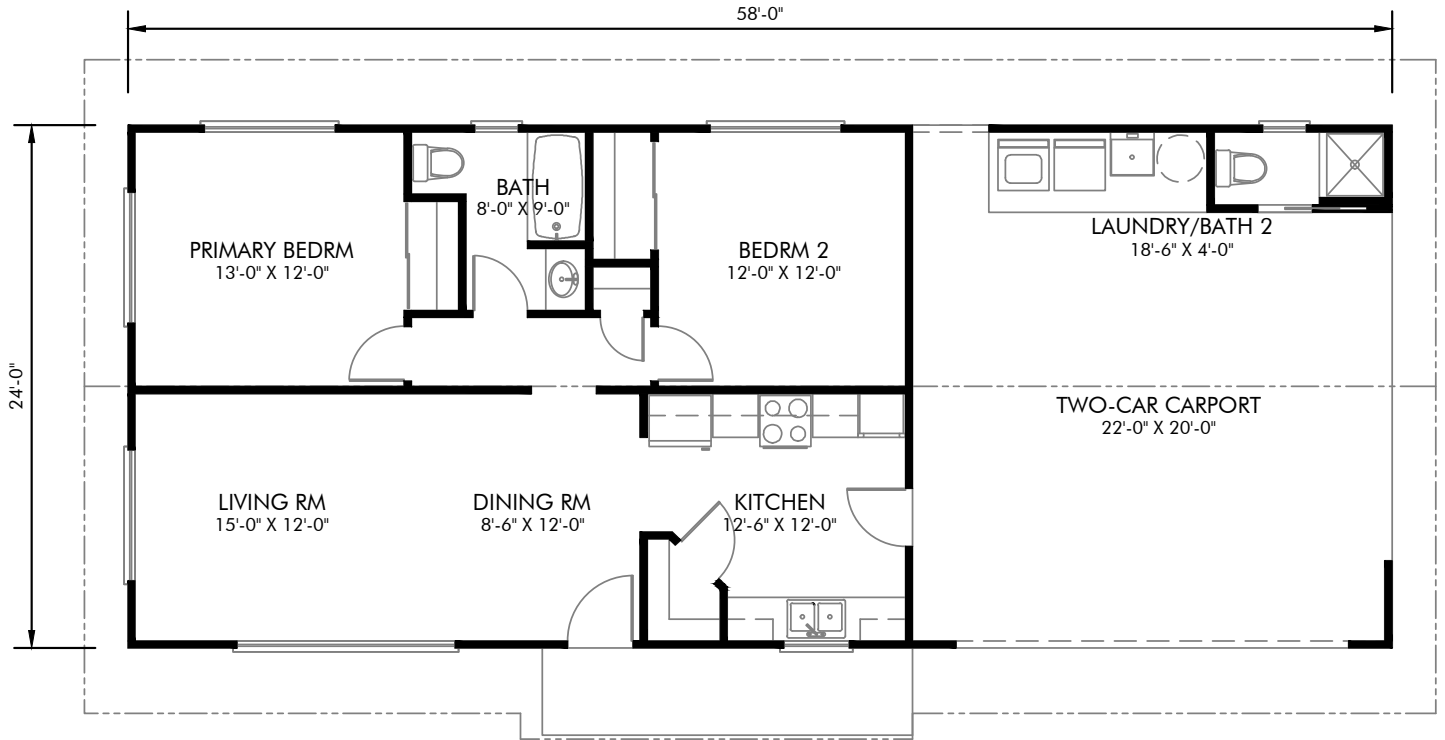

2 Bedroom

'Auli'i

864 SQ. FT. Living Area

1392 SQ. FT. Total

2 Bedroom

2 Bath

Attached Carport

Design Features

Scan to learn more about the 'Auli'i design features

SEE BACK FOR FLOOR PLANS

Floor Plan

Design Features

Scan to learn more about the 'Auli'i' design features