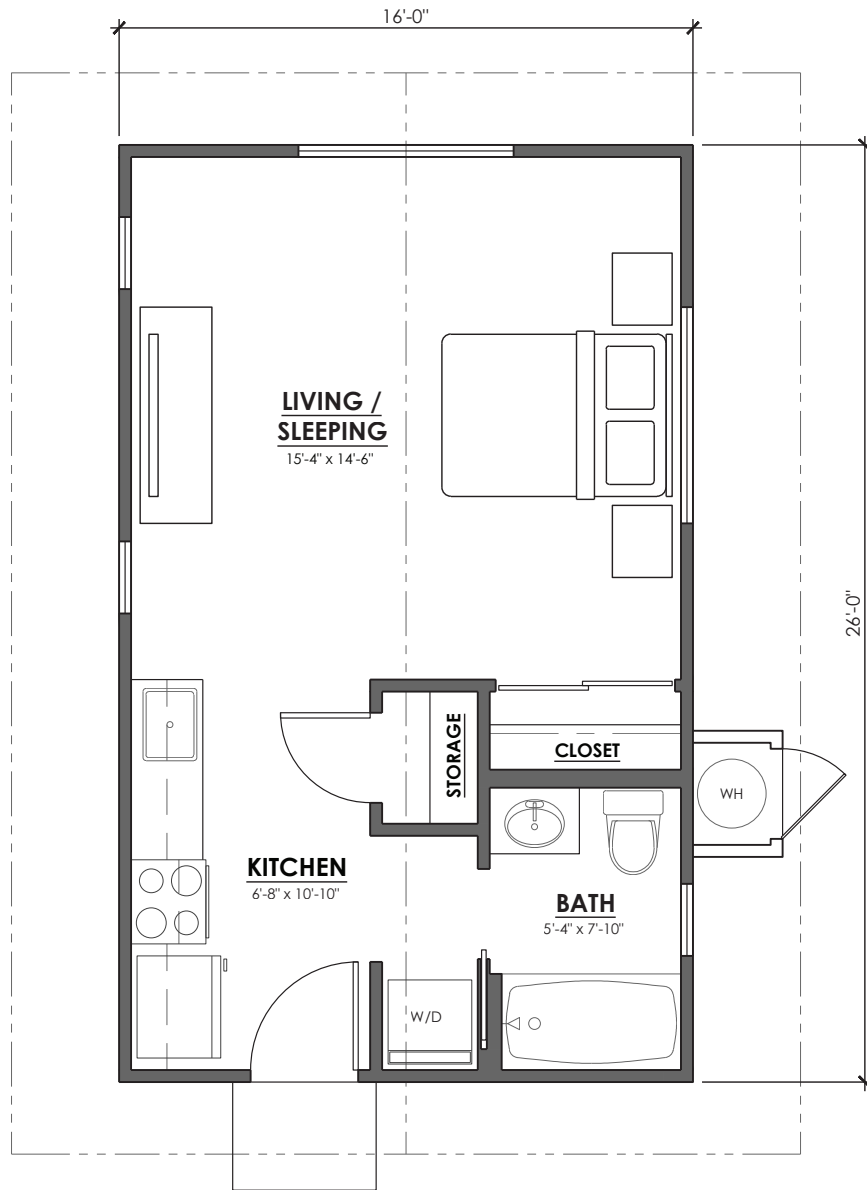

Studio

## Kehalani

416 SQ. FT. Living Area

416 SQ. FT. Total

Studio

1 Bath

### Design Features

Scan to learn more about the Kehalani design features

SEE BACK FOR FLOOR PLANS

Floor Plan

Design Features

Scan to learn more about the Kehalani design features