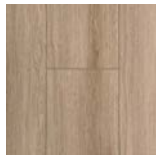

Tahoe

Mendocino

Weathered Wood

White Driftwood

28 mil Wear Layer

Grey Mist

Driftwood

Brown Sugar