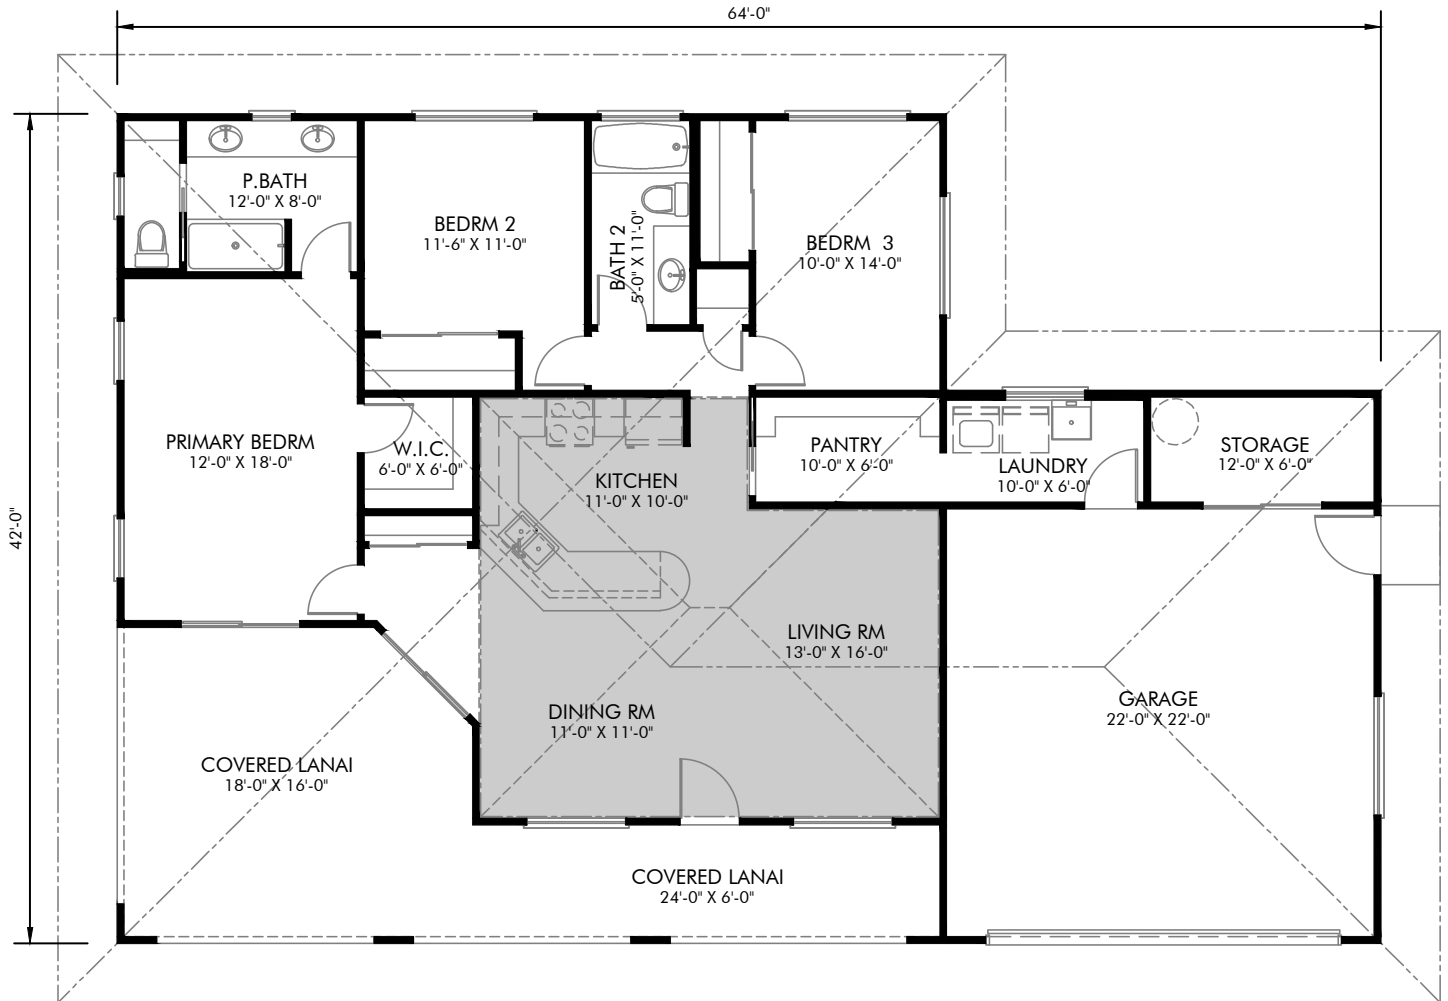

## Lauhala

1406 SQ. FT. Living Area

2380 SQ. FT. Total

3 Bedroom

2 Bath

Covered Lanai

Vaulted Ceiling

Attached Garage

### Design Features

Scan to learn more about the Lauhala design features

SEE BACK FOR FLOOR PLANS

Floor Plan

Design Features

Scan to learn more about the Lauhala design features