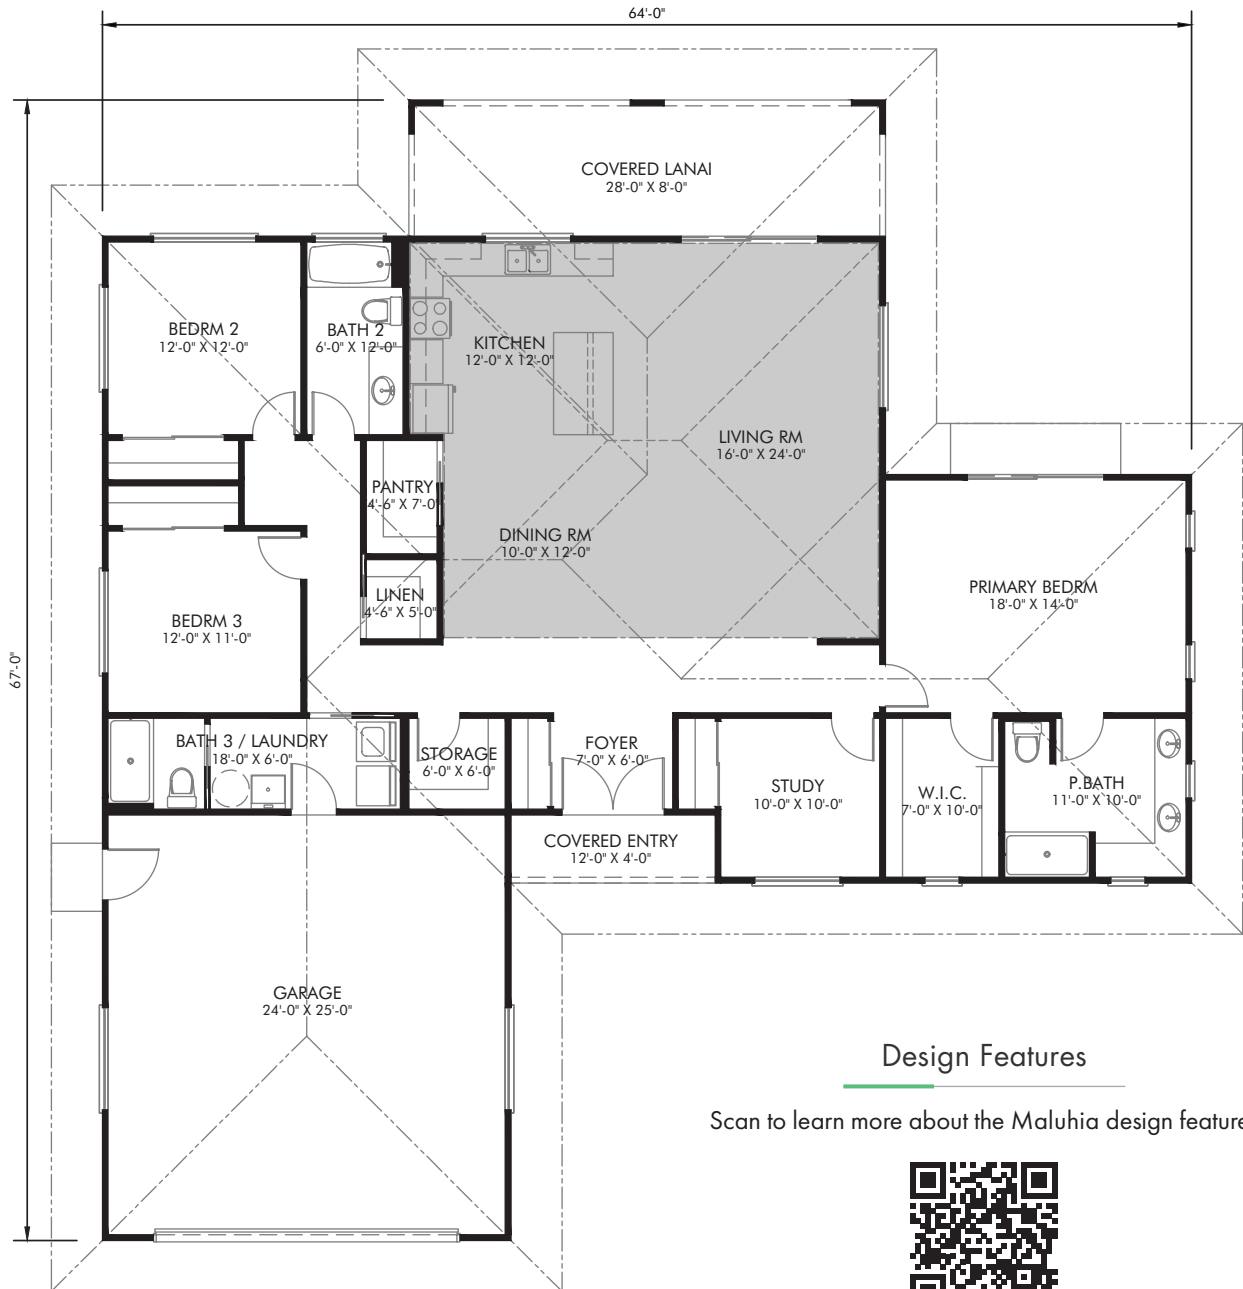

## Maluhia

2036 SQ. FT. Living Area

2908 SQ. FT. Total

3 Bedroom

3 Bath

Covered Lanai

Vaulted Ceiling

Attached Garage

### Design Features

Scan to learn more about the Maluhia design features

SEE BACK FOR FLOOR PLANS

Floor Plan

Design Features

Scan to learn more about the Maluhia design features