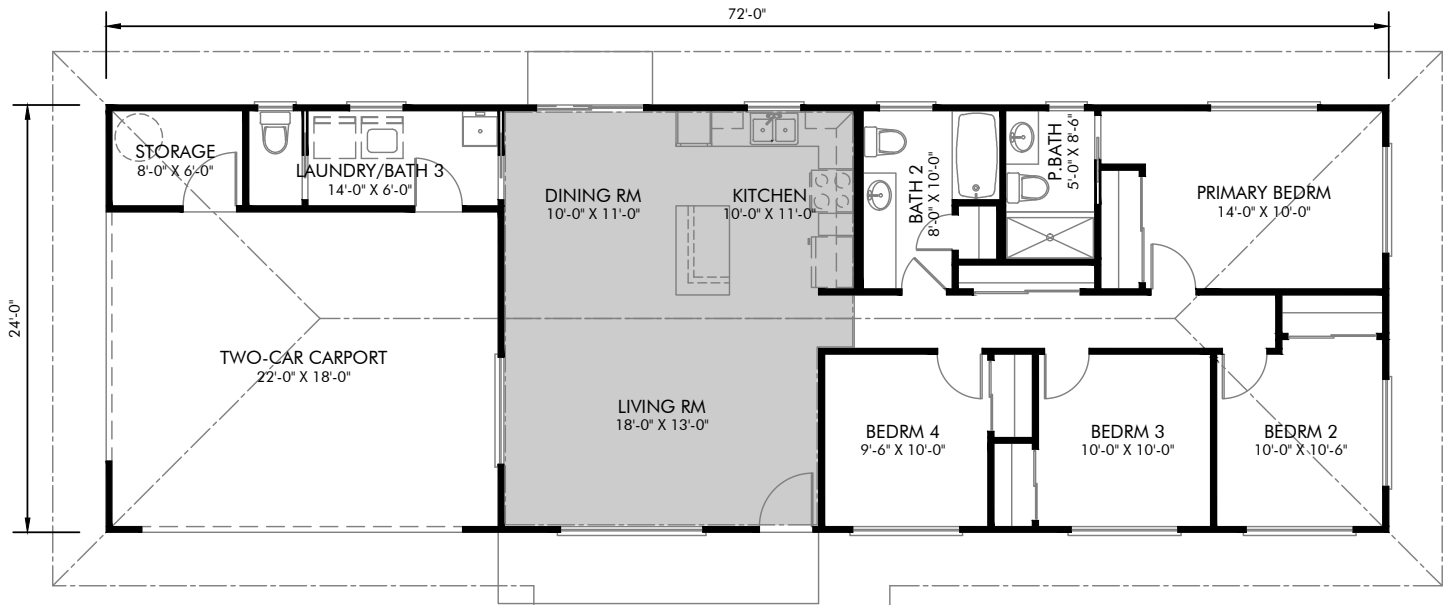

3 Bedroom

Pua Melia Deluxe

1286 SQ. FT. Living Area

1728 SQ. FT. Total

4 Bedroom

2.5 Bath

Attached Carport

Design Features

Scan to learn more about the Pua Melia Deluxe design features

SEE BACK FOR FLOOR PLANS

Floor Plan

Pua Melia Deluxe

Design Features

Scan to learn more about the Pua Melia Deluxe design features