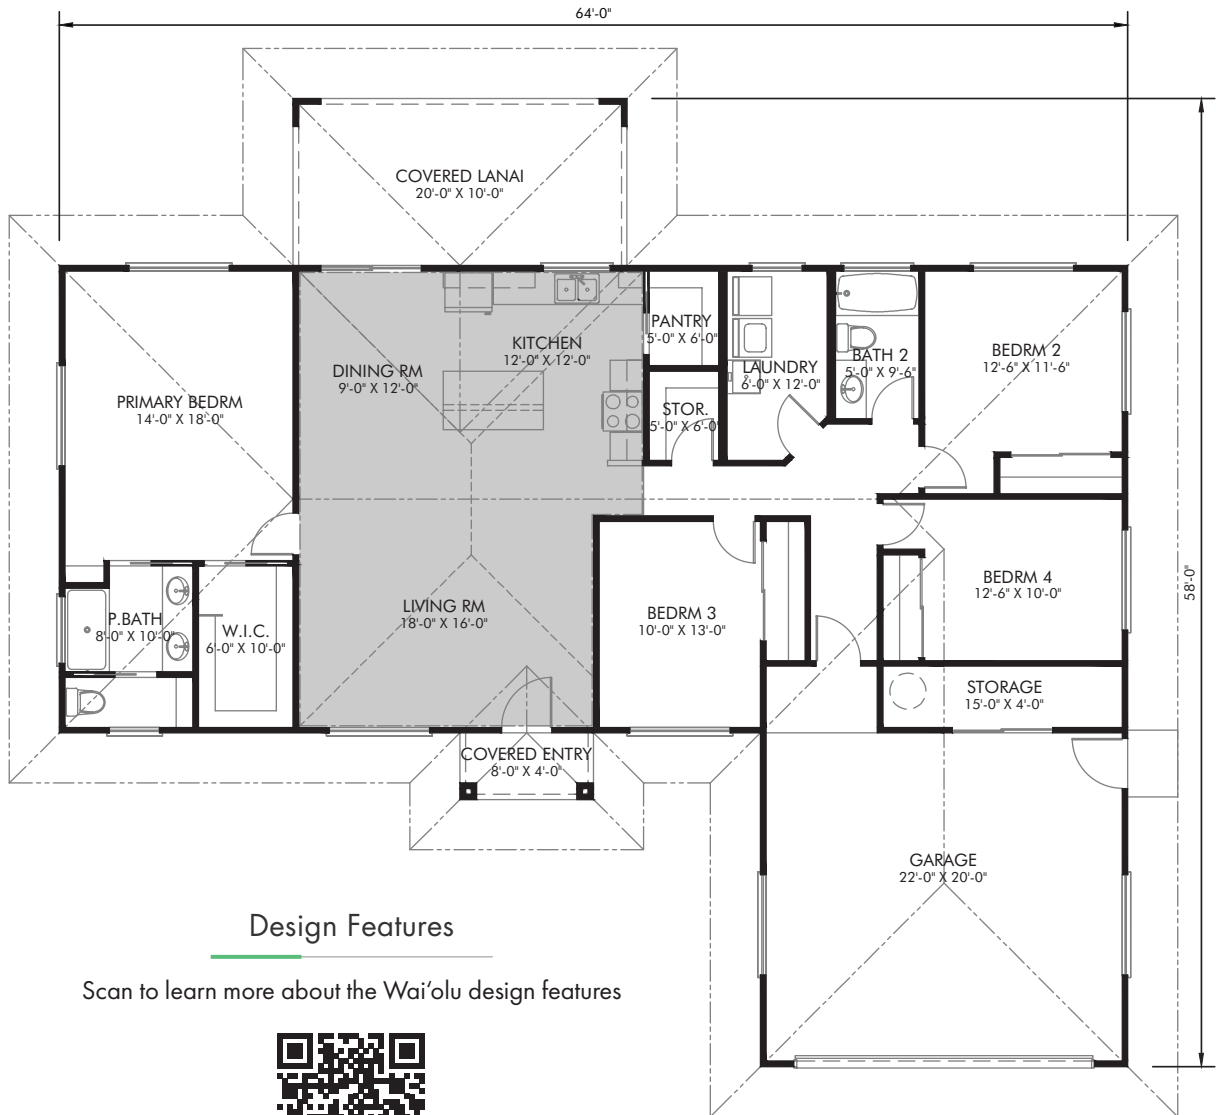

4 Bedroom

Wai'olu

1705 SQ. FT. Living Area

2464 SQ. FT. Total

4 Bedroom

2 Bath

Vaulted Ceiling

Attached Garage

Design Features

Scan to learn more about the Wai'olu design features

SEE BACK FOR FLOOR PLANS

Design Features

Scan to learn more about the Wai'olu design features