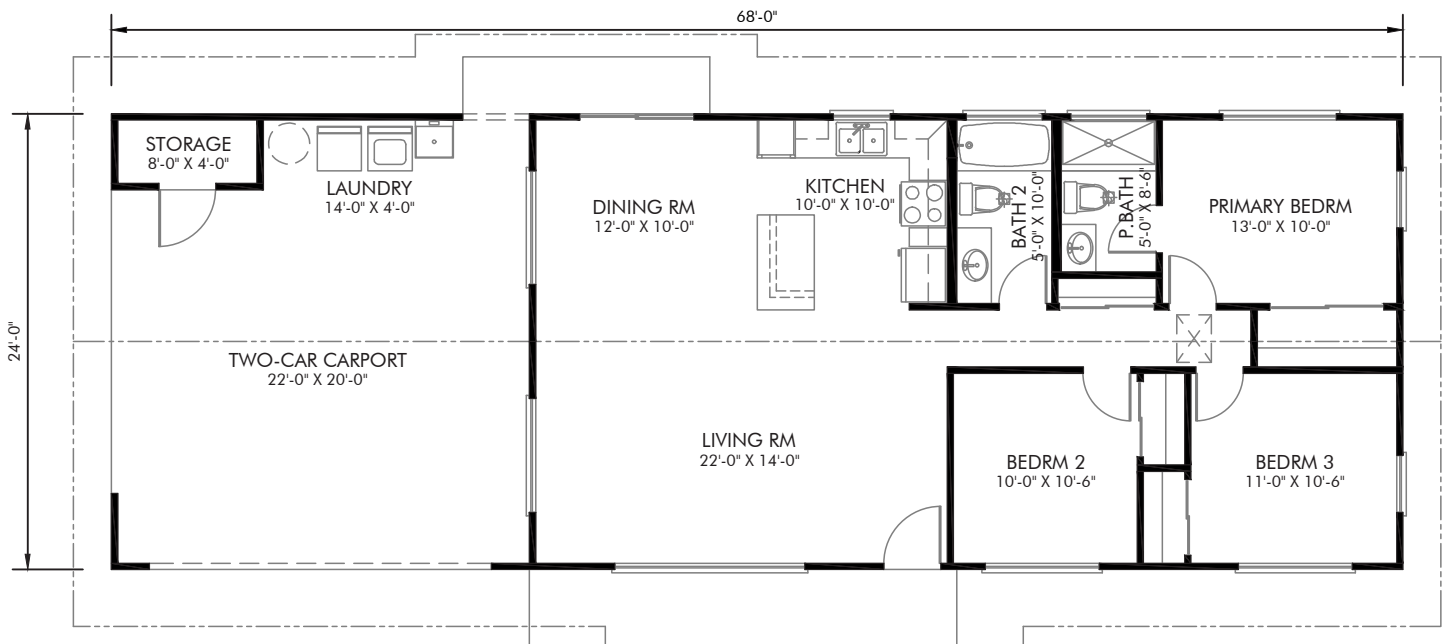

3 Bedroom

*Huaka*

-  1104 SQ. FT. Living Area
-  1632 SQ. FT. Total
-  3 Bedroom
-  2 Bath
-  Attached Carport

Floor Plan

Design Features

Scan to learn more about the Huaka design features