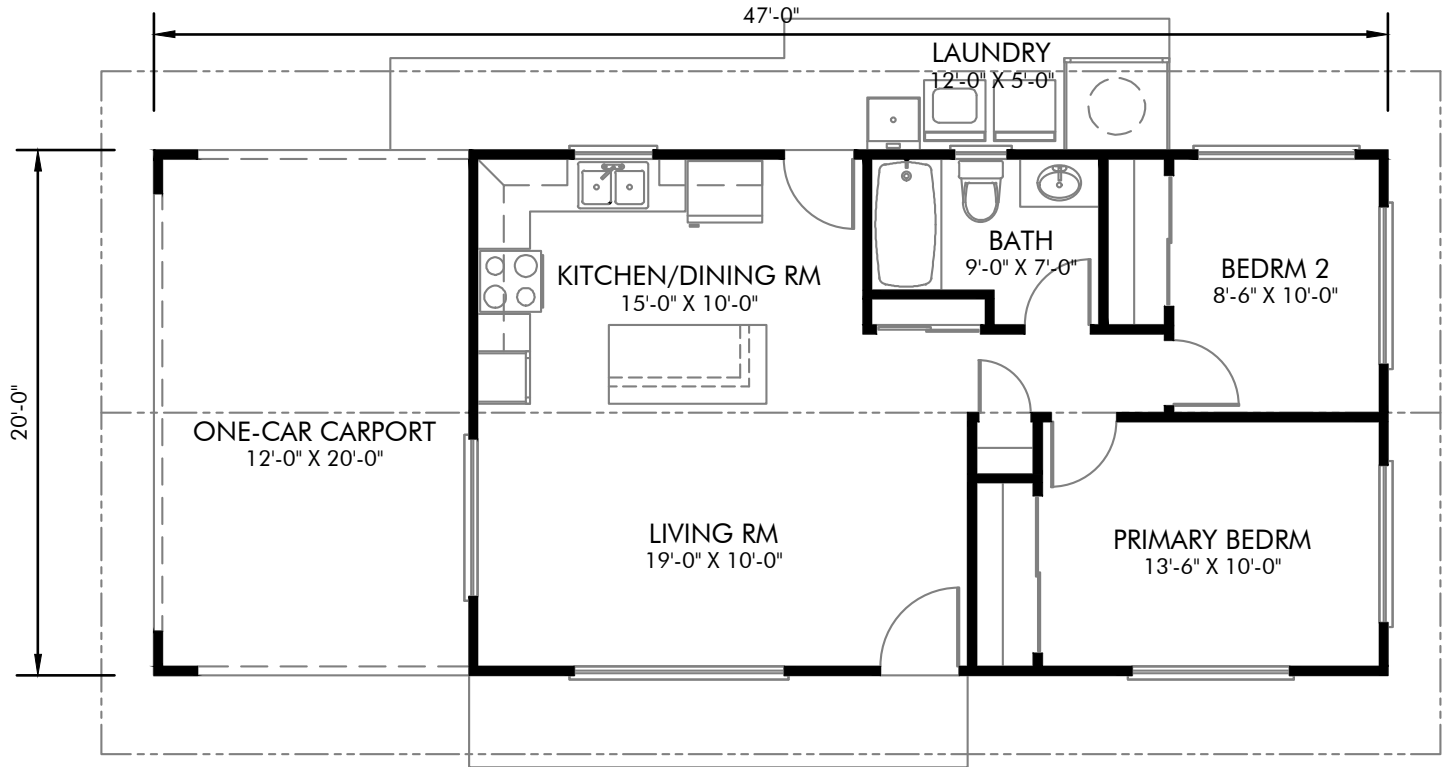

2 Bedroom

*'Olu'Olu*

700 SQ. FT. Living Area

940 SQ. FT. Total

2 Bedroom

1 Bath

Attached Carport

Design Features

Scan to learn more about the 'Olu'Olu design features

SEE BACK FOR FLOOR PLANS

Floor Plan

Design Features

Scan to learn more about the 'Olu'Olu design features