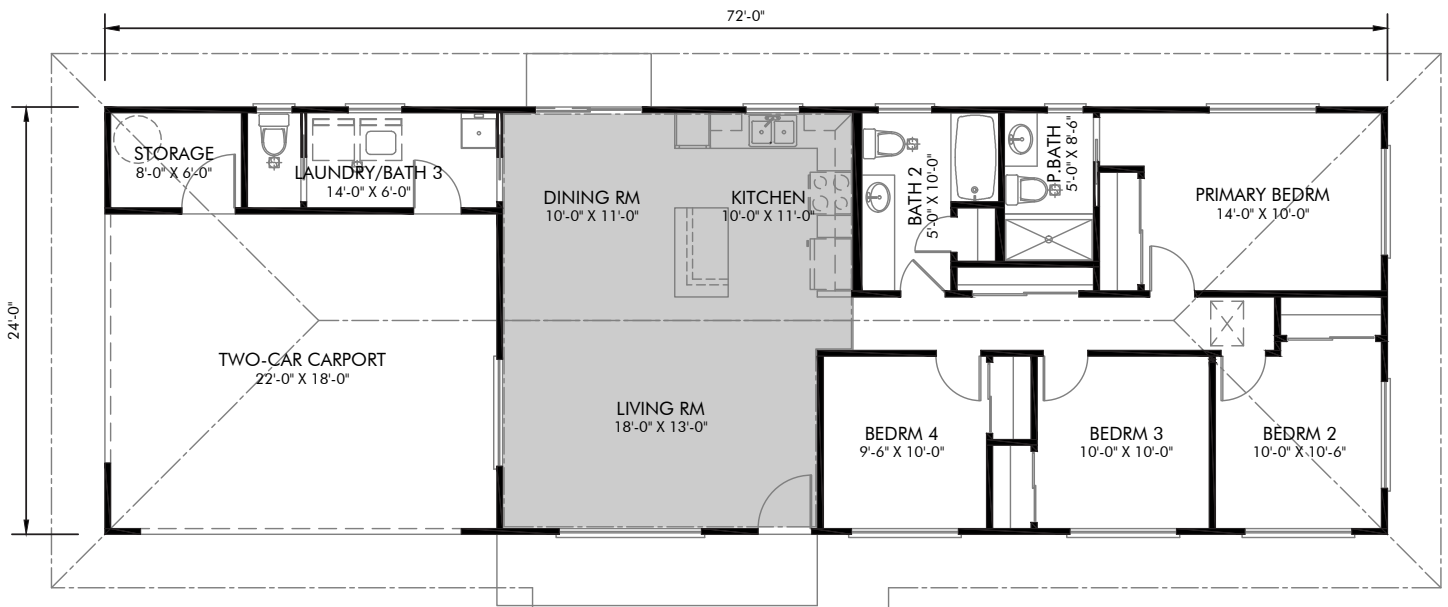

4 Bedroom

*Pua Melia Deluxe*

-  1286 SQ. FT. Living Area
-  1728 SQ. FT. Total
-  4 Bedroom
-  2.5 Bath
-  Attached Carport
-  Vaulted Ceiling

Floor Plan

Design Features

Scan to learn more about the Pua Melia Deluxe design features