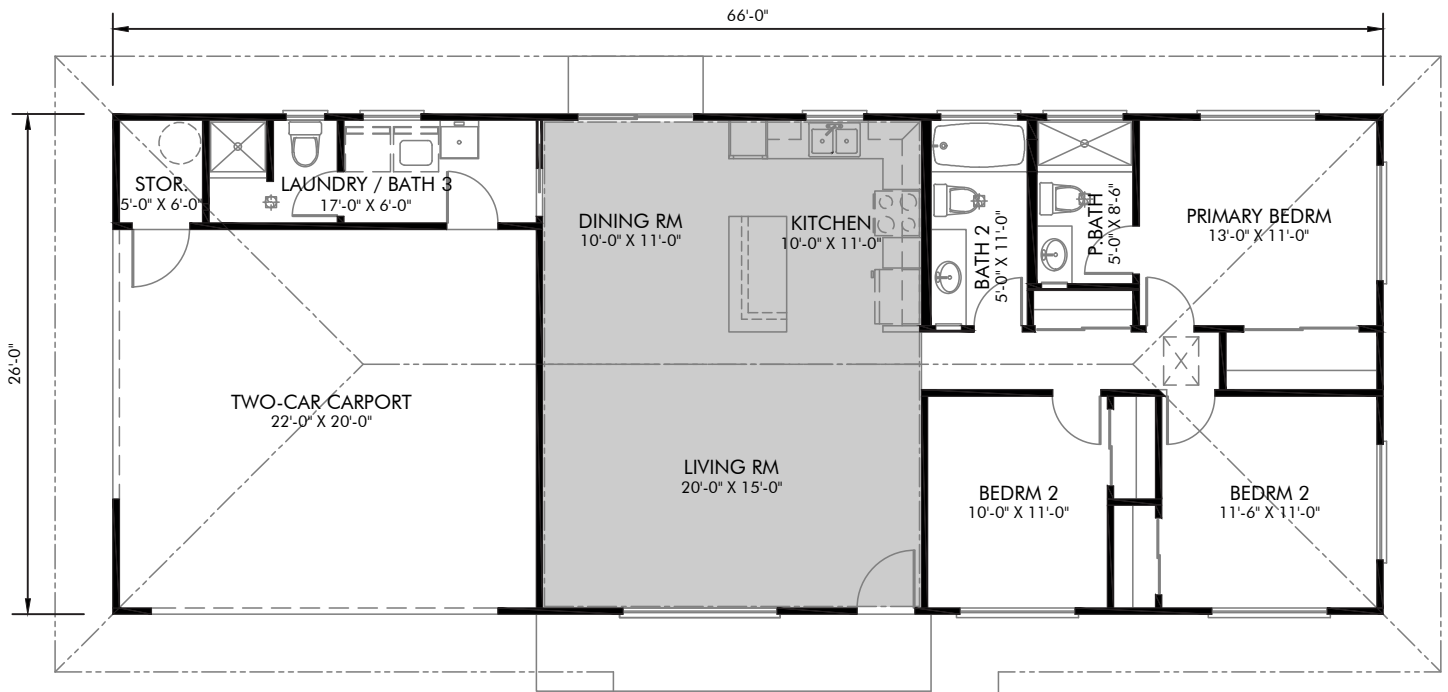

3 Bedroom

*Pua Melia*

-  1276 SQ. FT. Living Area
-  1716 SQ. FT. Total
-  3 Bedroom
-  2.5 Bath
-  Attached Carport
-  Vaulted Ceiling

Floor Plan

Design Features

Scan to learn more about the Pua Melia design features